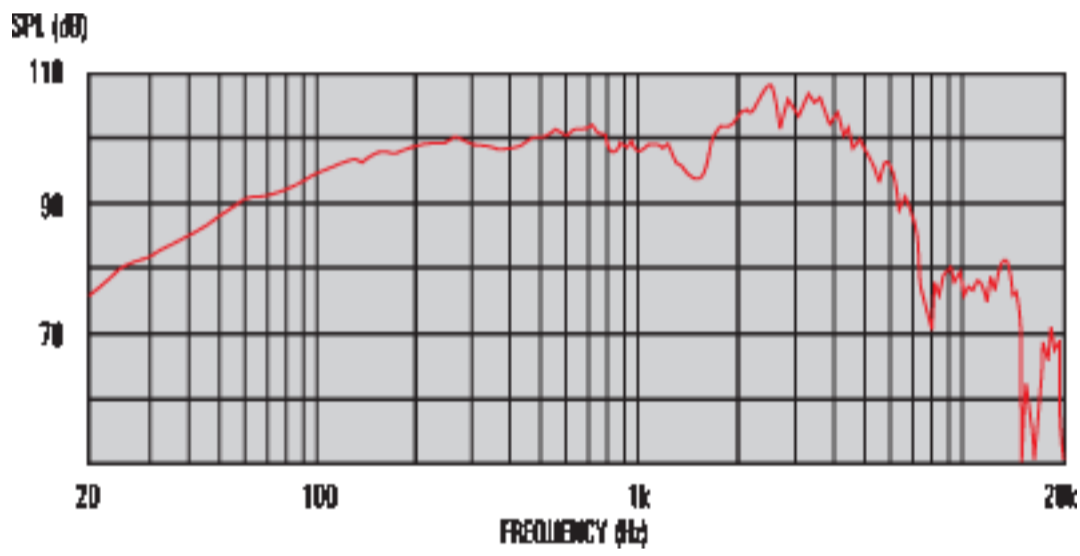

G12-35XC

The 35XC is built using tried-and-tested materials and construction methods, and incorporates several new design features and techniques. Drawing on 90 years' experience, we've been able to create a uniquely versatile speaker whose attributes will be familiar to those who know Pulsonic coned speakers. Capable of delivering open and musical cleans without sacrificing an immensely satisfying crunch or searing, overdriven lead lines, the 35XC is made to engage your musical soul. This speaker exhibits poise, tonal evenness and freedom from souring colourations, characteristics typical of speakers with Pulsonic cones, as well as adding a little more sparkle and air to your sound. A 90th Anniversary gift from Celestion to players who won't compromise in their search for great tone.

8 Frequency Response

General Specifications

Power rating	35W
Nominal impedance	8
Sensitivity	100dB
Chassis type	Pressed steel
Voice coil diameter	1.75", 44.5mm
Voice coil material	Round copper
Magnet type	Ceramic
Magnet weight	42oz, 1.2kg
Frequency range	75-5000Hz
Resonance frequency, Fs	75Hz
DC resistance, Re	6.4

Mounting Information

Cut-out diameter	11.1", 283mm
Diameter	12.2", 309mm
Magnet structure diameter	6.1", 156mm
Mounting slot dimensions	0.31", 7.9mm
Mounting slot PCD	11.7", 297mm
Number of mounting slots	8
Overall depth	5.3", 135mm
Unit weight	10.4lb, 4.7kg