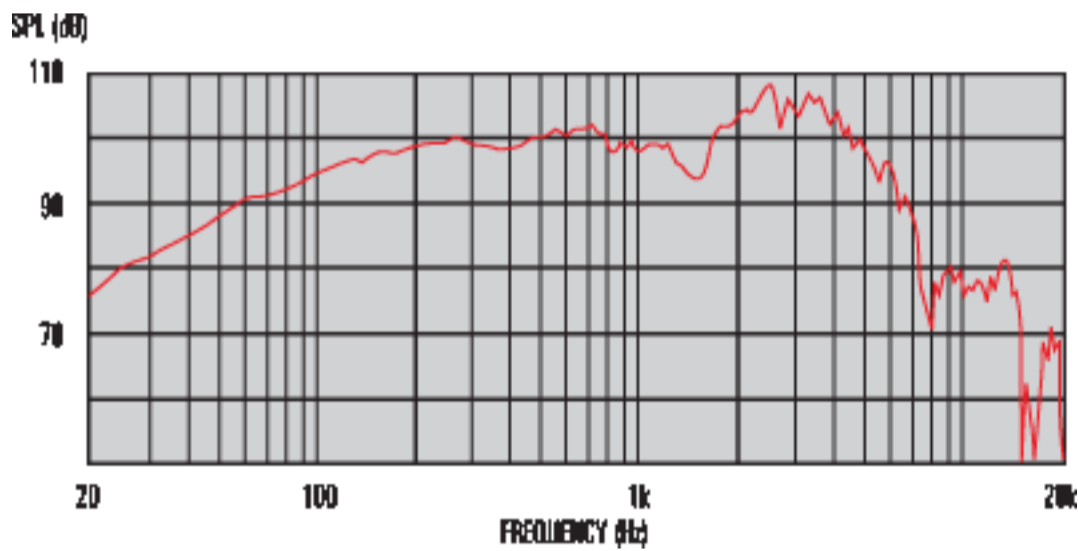

G12-35XC

The 35XC is built using tried-and-tested materials and construction methods, and incorporates several new design features and techniques. Drawing on 90 years' experience, we've been able to create a uniquely versatile speaker whose attributes will be familiar to those who know Pulsonic coned speakers. Capable of delivering open and musical cleans without sacrificing an immensely satisfying crunch or searing, overdriven lead lines, the 35XC is made to engage your musical soul. This speaker exhibits poise, tonal evenness and freedom from souring colourations, characteristics typical of speakers with Pulsonic cones, as well as adding a little more sparkle and air to your sound. A 90th Anniversary gift from Celestion to players who won't compromise in their search for great tone.

8 Frequency Response

General Specifications

Power rating	35W
Nominal impedance	8
Sensitivity	100dB
Chassis type	Pressed steel
Voice coil diameter	1.75", 44.5mm
Voice coil material	Round copper
Magnet type	Ceramic
Magnet weight	42oz, 1.2kg
Frequency range	75-5000Hz
Resonance frequency, Fs	75Hz
DC resistance, Re	6.4

Mounting Information

Cut-out diameter	11.1", 283mm
Diameter	12.2", 309mm
Magnet structure diameter	6.1", 156mm
Mounting slot dimensions	0.31", 7.9mm
Mounting slot PCD	11.7", 297mm
Number of mounting slots	8
Overall depth	5.3", 135mm
Unit weight	10.4lb, 4.7kg