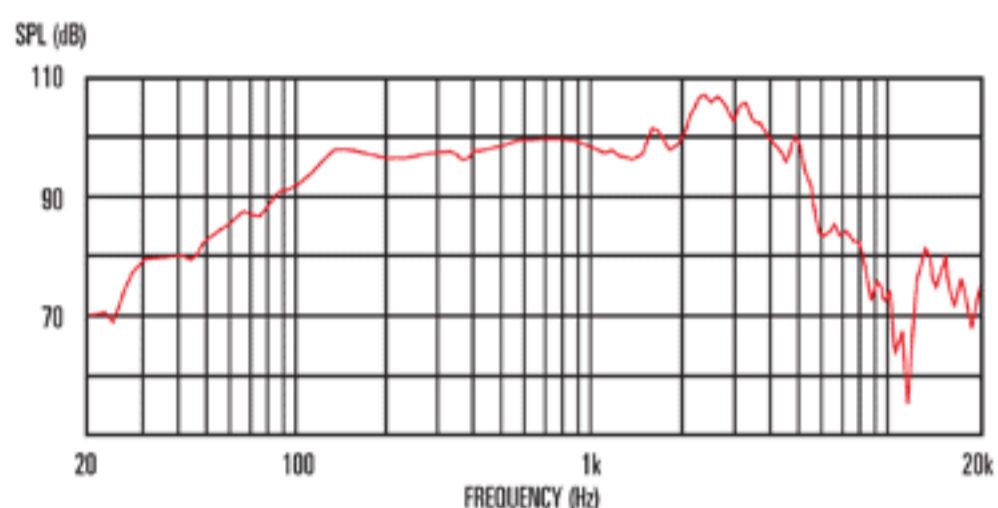

Seventy 80

One of our best sellers, this speaker meets the expanded frequency range often requested by the new generation of amp manufacturers. The Seventy 80 is detailed and crisply defined, with a tightly controlled low-end and punchy, aggressive upper mid-range. The top-end response is also subtly increased. Used singly, in pairs or quartets – it is capable of reproducing a wide range of sounds and styles whilst adding the undeniable Celestion character to any amp.

8 Frequency Response

General Specifications

Nominal diameter	12", 305mm
Power rating	80Wrms
Nominal impedance	Available 8 or 16
Sensitivity	98dB
Chassis type	Pressed steel
Voice coil diameter	1.75", 44.5mm
Voice coil material	Round copper
Magnet type	Ceramic
Magnet weight	31oz, 0.88kg
Frequency range	80-5000Hz
Resonance frequency, Fs	85Hz
DC resistance, Re	Available 6.1 or 10.41

Mounting Information

Cut-out diameter	11.1", 283mm
Diameter	12.2", 309mm
Magnet structure diameter	5.3", 134mm
Mounting slot dimensions	0.31", 7.9mm Ø
Mounting slot PCD	11.7", 297mm
Number of mounting slots	4
Overall depth	4.7", 119mm
Unit weight	6.8lb, 3.1kg