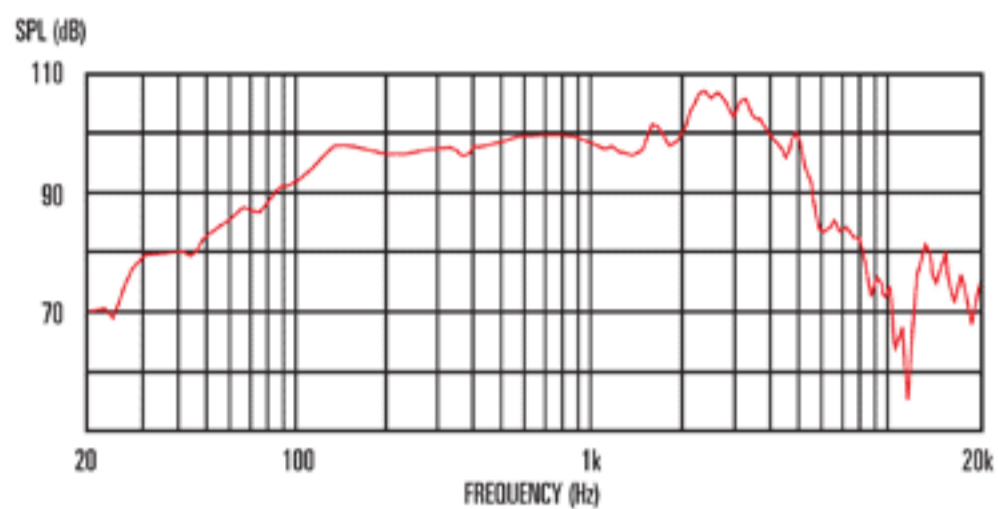

### Seventy 80

One of our best sellers, this speaker meets the expanded frequency range often requested by the new generation of amp manufacturers. The Seventy 80 is detailed and crisply defined, with a tightly controlled low-end and punchy, aggressive upper mid-range. The top-end response is also subtly increased. Used singly, in pairs or quartets – it is capable of reproducing a wide range of sounds and styles whilst adding the undeniable Celestion character to any amp.

#### 8 Frequency Response

#### General Specifications

Nominal diameter	12", 305mm
Power rating	80Wrms
Nominal impedance	Available 8 or 16
Sensitivity	98dB
Chassis type	Pressed steel
Voice coil diameter	1.75", 44.5mm
Voice coil material	Round copper
Magnet type	Ceramic
Magnet weight	31oz, 0.88kg
Frequency range	80-5000Hz
Resonance frequency, Fs	85Hz
DC resistance, Re	Available 6.1 or 10.41

#### Mounting Information

Cut-out diameter	11.1", 283mm
Diameter	12.2", 309mm
Magnet structure diameter	5.3", 134mm
Mounting slot dimensions	0.31", 7.9mm &#216;
Mounting slot PCD	11.7", 297mm
Number of mounting slots	4
Overall depth	4.7", 119mm
Unit weight	6.8lb, 3.1kg