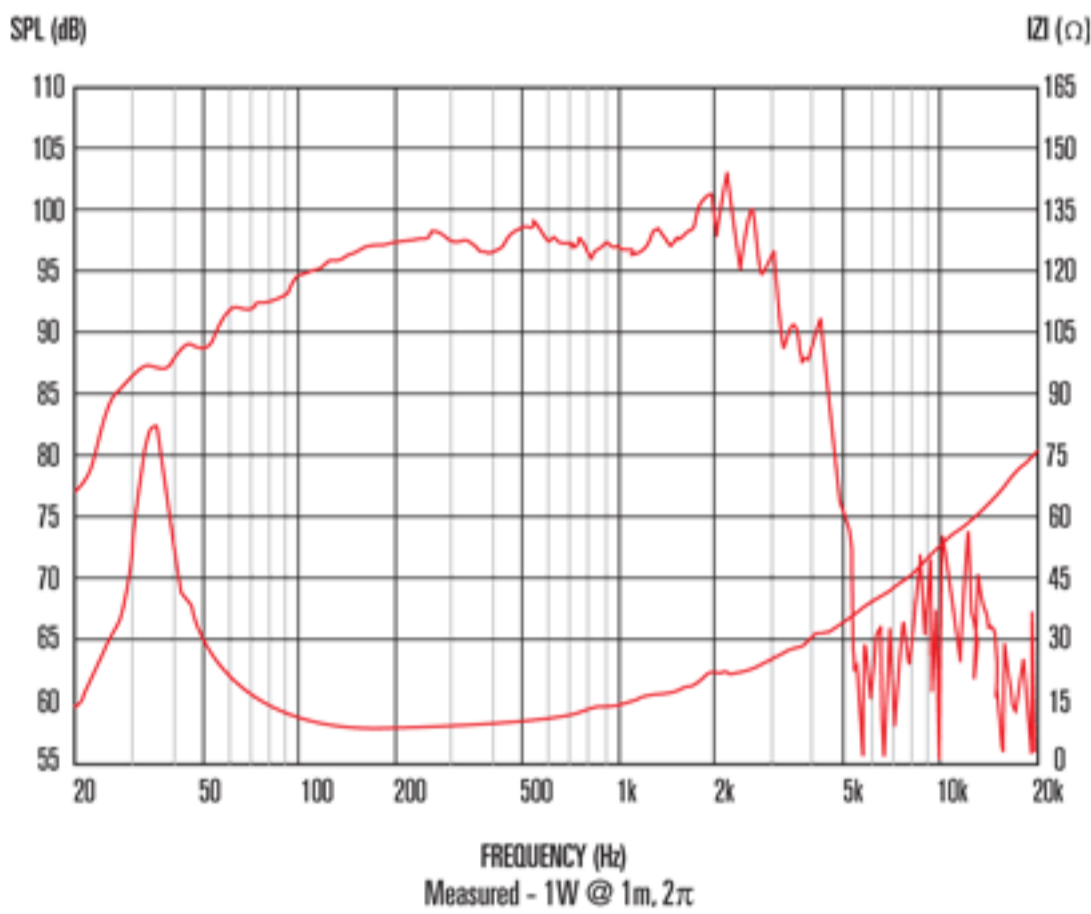

NTR15-3018E

Features

- 15" neodymium woofer offers 450Wrms (AES standard) power handling and 98dB sensitivity
- 3" edgewound voice coil for higher efficiency and excellent distortion control
- "M-Roll" surround provides progressive excursion control, yielding a smooth response even at extremes of frequency range
- Extremely lightweight design combined with a highly efficient magnet assembly results in exceptional power-to-weight ratio
- Intelligent heat management in both chassis and magnet assembly design further minimizes distortion

8 Frequency Response

1. Tested for two hours using a continuous, band-limited pink noise signal as per AES standard. Power calculated on minimum impedance. Loudspeaker tested in free air.
2. Measured on axis at 1W, 1m in 2° anechoic environment.
3. Xmax derived from: (voice coil winding width-gap depth)/2.
4. Small signal parameters measured after unit subjected to pre-conditioning signal.

General Specifications

Nominal diameter	381mm/15in
Power rating ¹	450Wrms
Nominal impedance	8
Sensitivity ²	98dB
Frequency range	30-3000Hz
Voice coil diameter	75mm/3in
Chassis type	Cast aluminium
Magnet type	Neodymium
Coil material	Flat copper
Former material	Glass fibre
Cone material	Glass loaded paper with weather-resistant coating
Surround material	Cloth-sealed
Suspension	Single
Xmax ³	5mm/0.20in
Gap depth	10mm/0.39in
Voice coil winding width	20mm/0.79in

Small Signal Parameters

D	0.33m/12.9in
Fs	34.6Hz
Mms	97.24g/3.43oz
Qms	3.856
Qes	0.262
Mmd	83.09g/2.93oz
Qts	0.246
Re	5.58 Ω
Vas	225.71lt/7.97ft ³
Bl	21.2Tm
Cms	0.218mm/N
Rms	5.477Kg/s
Le (at 1kHz)	1.18mH