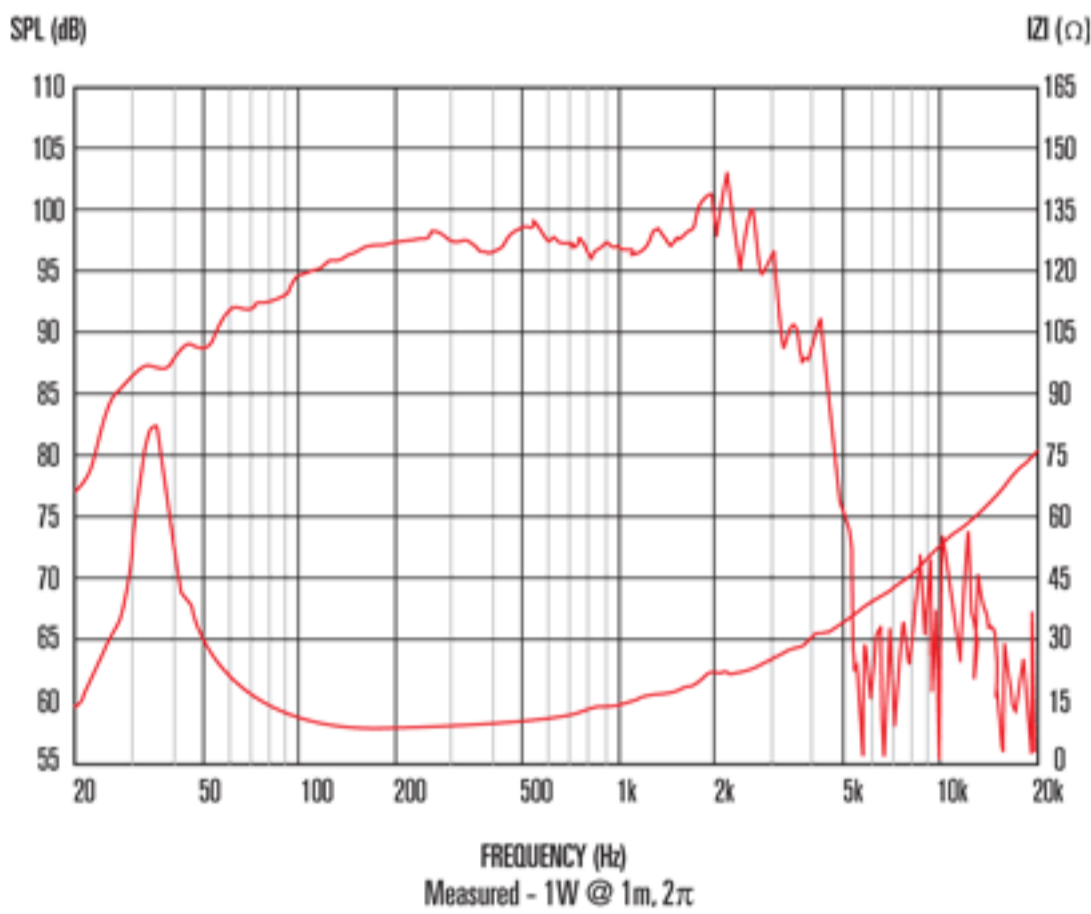

NTR15-3018E

Features

- 15" neodymium woofer offers 450Wrms (AES standard) power handling and 98dB sensitivity
- 3" edgewound voice coil for higher efficiency and excellent distortion control
- "M-Roll" surround provides progressive excursion control, yielding a smooth response even at extremes of frequency range
- Extremely lightweight design combined with a highly efficient magnet assembly results in exceptional power-to-weight ratio
- Intelligent heat management in both chassis and magnet assembly design further minimizes distortion

8 Frequency Response

1. Tested for two hours using a continuous, band-limited pink noise signal as per AES standard. Power calculated on minimum impedance. Loudspeaker tested in free air.
2. Measured on axis at 1W, 1m in 2° anechoic environment.
3. Xmax derived from: (voice coil winding width-gap depth)/2.
4. Small signal parameters measured after unit subjected to pre-conditioning signal.

General Specifications

Nominal diameter	381mm/15in
Power rating ¹	450Wrms
Nominal impedance	8
Sensitivity ²	98dB
Frequency range	30-3000Hz
Voice coil diameter	75mm/3in
Chassis type	Cast aluminium
Magnet type	Neodymium
Coil material	Flat copper
Former material	Glass fibre
Cone material	Glass loaded paper with weather-resistant coating
Surround material	Cloth-sealed
Suspension	Single
Xmax ³	5mm/0.20in
Gap depth	10mm/0.39in
Voice coil winding width	20mm/0.79in

Small Signal Parameters

D	0.33m/12.9in
Fs	34.6Hz
Mms	97.24g/3.43oz
Qms	3.856
Qes	0.262
Mmd	83.09g/2.93oz
Qts	0.246
Re	5.58Ω
Vas	225.71lt/7.97ft ³
Bl	21.2Tm
Cms	0.218mm/N
Rms	5.477Kg/s
Le (at 1kHz)	1.18mH