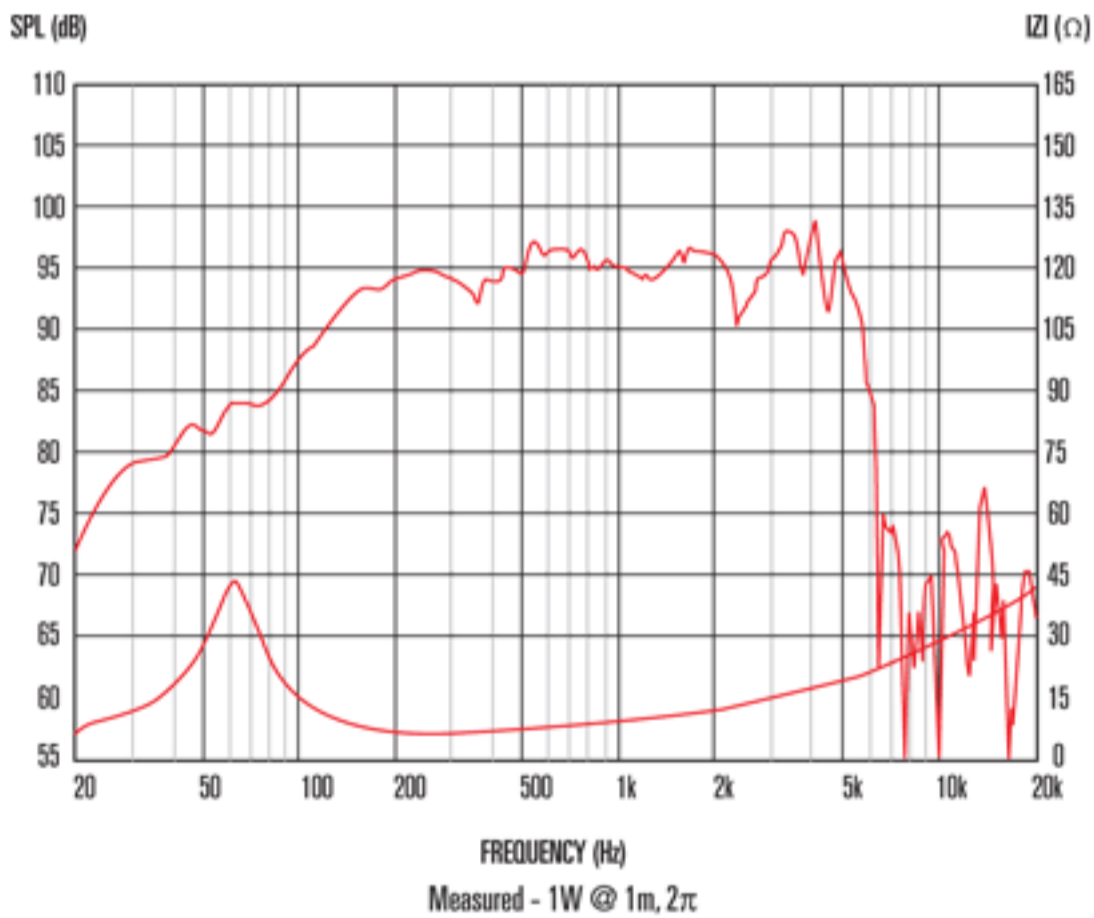

NTR10-2520D

Features

- 10" neodymium mid/bass unit offers 250Wrms (AES standard) power handling and 96dB sensitivity
- 2.5" high temperature Inside/Outside voice coil efficiently dissipates heat, preventing sensitivity loss through thermal compression
- "M-roll" surround provides progressive excursion control, yielding a smooth response even at extremes of frequency range
- Extremely lightweight design combined with a highly efficient magnet assembly results in exceptional power-to-weight ratio
- Intelligent heat management in both chassis and magnet assembly design further minimises distortion

8 Frequency Response

1. Tested for two hours using a continuous, band-limited pink noise signal as per AES standard. Power calculated on minimum impedance. Loudspeaker tested in free air.
2. Measured on axis at 1W, 1m in 2
3. Xmax derived from: (voice coil winding width-gap depth)/2.
4. Small signal parameters measured after unit subjected to pre-conditioning signal.

General Specifications

Nominal diameter	254mm/10in
Power rating ¹	250Wrms
Nominal impedance	8
Sensitivity ²	96dB
Frequency range	55-3500Hz
Voice coil diameter	64mm/2.5in
Chassis type	Cast aluminium
Magnet type	Neodymium
Coil material	Copper clad aluminium
Former material	Glass fibre
Cone material	Kevlar loaded paper
Surround material	Cloth sealed
Suspension	Single
Xmax ³	4mm/0.16in
Gap depth	8mm/0.32in
Voice coil winding width	16mm/0.63in

Mounting Information

Overall diameter	260mm/10.24in
Overall depth	113mm/4.45in
Cut-out diameter	232mm/9.13in
Mounting slot dimensions	7.5mm x 6.5mm/0.3in x 0.26in
Number of mounting slots	4
Mounting slot PCD range	244-247mm/9.6-9.7in
Unit weight	2.2kg/4.89lb