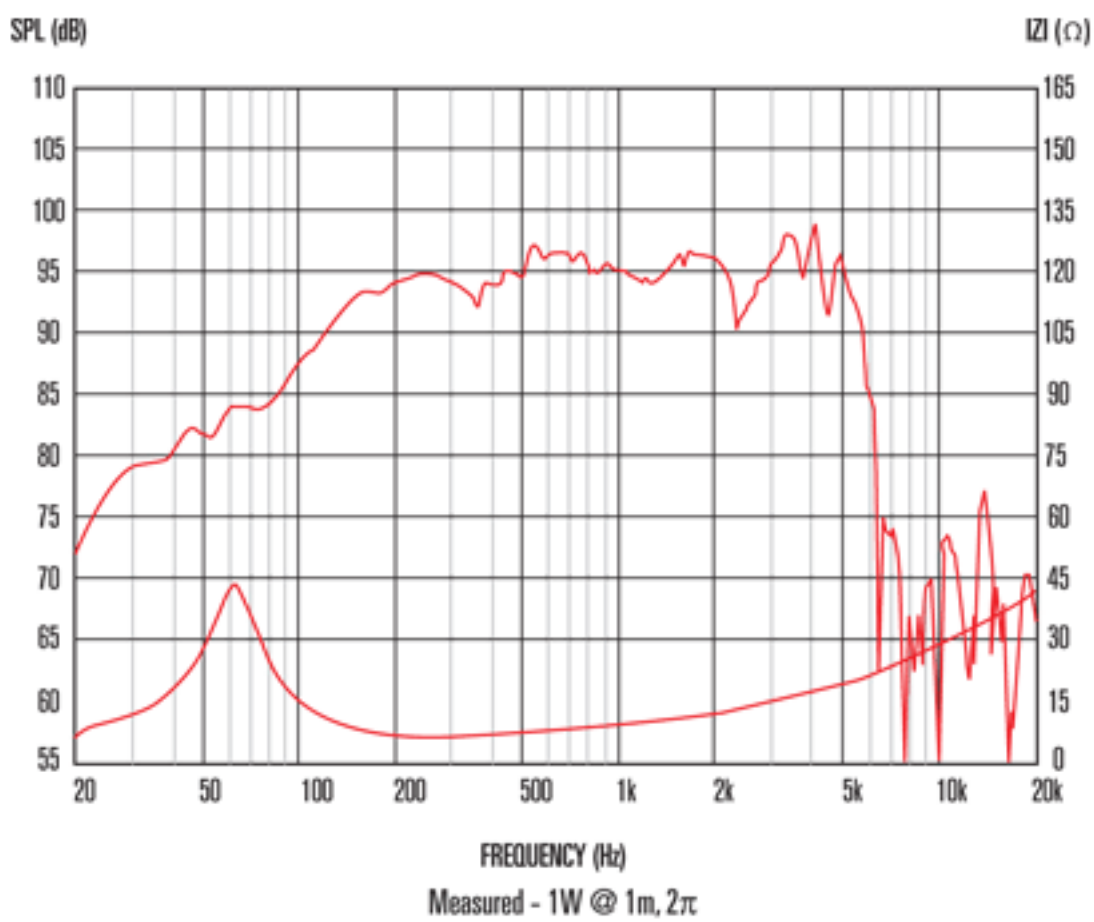

NTR10-2520D

Features

- 10" neodymium mid/bass unit offers 250Wrms (AES standard) power handling and 96dB sensitivity
- 2.5" high temperature Inside/Outside voice coil efficiently dissipates heat, preventing sensitivity loss through thermal compression
- "M-roll" surround provides progressive excursion control, yielding a smooth response even at extremes of frequency range
- Extremely lightweight design combined with a highly efficient magnet assembly results in exceptional power-to-weight ratio
- Intelligent heat management in both chassis and magnet assembly design further minimises distortion

8 Frequency Response

1. Tested for two hours using a continuous, band-limited pink noise signal as per AES standard. Power calculated on minimum impedance. Loudspeaker tested in free air.
2. Measured on axis at 1W, 1m in 2
3. Xmax derived from: (voice coil winding width-gap depth)/2.
4. Small signal parameters measured after unit subjected to pre-conditioning signal.

General Specifications

Nominal diameter	254mm/10in
Power rating ¹	250Wrms
Nominal impedance	8
Sensitivity ²	96dB
Frequency range	55-3500Hz
Voice coil diameter	64mm/2.5in
Chassis type	Cast aluminium
Magnet type	Neodymium
Coil material	Copper clad aluminium
Former material	Glass fibre
Cone material	Kevlar loaded paper
Surround material	Cloth sealed
Suspension	Single
Xmax ³	4mm/0.16in
Gap depth	8mm/0.32in
Voice coil winding width	16mm/0.63in

Mounting Information

Diameter	260mm/10.24in
Overall depth	113mm/4.45in
Cut-out diameter	232mm/9.13in
Mounting slot dimensions	7.5mm x 6.5mm/0.3in x 0.26in
Number of mounting slots	4
Mounting PCD range	244-247mm/9.6-9.7in
Unit weight	2.2kg/4.89lb