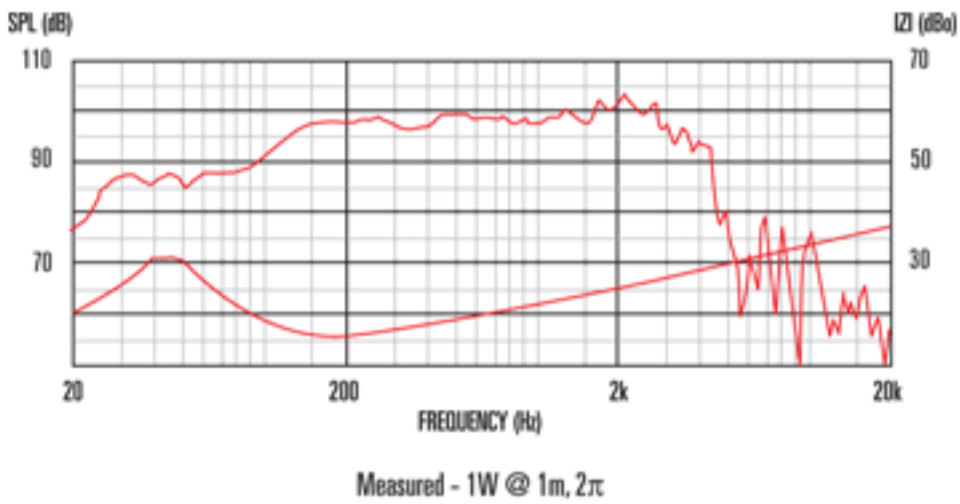

#### 8 Frequency Response

1. Tested for two hours using a continuous, band-limited pink noise signal as per AES standard. Power calculated on minimum impedance. Loudspeaker tested in free air.
2. Measured on axis at 1W, 1m in 2 anechoic environment.
3. Xmax derived from: (voice coil winding width-gap depth)/2.
4. Small signal parameters measured after unit subjected to pre-conditioning signal.

#### General Specifications

Nominal diameter	381mm/15in
Power rating <sup>1</sup>	300Wrms
Nominal impedance	8
Sensitivity <sup>2</sup>	98dB
Frequency range	40-3000Hz
Voice coil diameter	75mm/3in
Chassis type	Pressed steel
Magnet type	Neodymium
Coil material	Round copper
Former material	Polyimide
Cone material	Kevlar loaded paper
Surround material	Cloth-sealed
Suspension	Single
Xmax <sup>3</sup>	3.75mm/0.148in
Gap depth	10mm/0.39in
Voice coil winding width	17.5mm/0.69in

#### Small Signal Parameters <sup>4</sup>

D	0.33m/12.99in
Fs	47.6Hz
Mms	99.0g/3.49oz
Mmd	84.85g/2.99oz
Qms	3.147
Qes	0.445
Qts	0.390
Re	5.18
Vas	117.02lt/4.13ft <sup>3</sup>
Bl	18.57Tm
Cms	0.113mm/N
Rms	9.404kg/s
Le (at 1kHz)	1.03mH