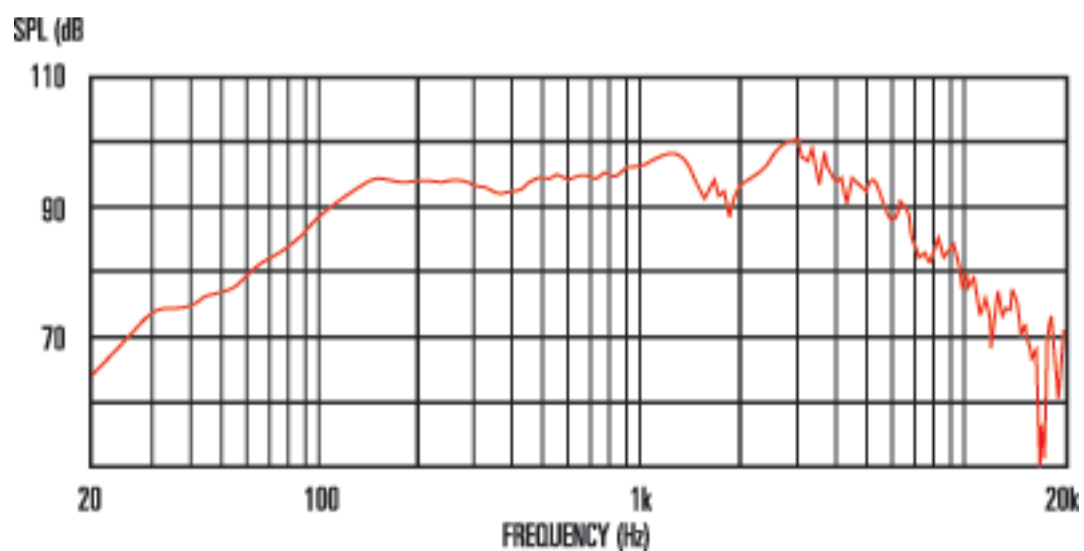

Eight 15

The Eight 15 is ideal for upgrading your bedroom blaster with authentic British tone. Well-balanced mids and highs complement a surprisingly meaty bottom end - it's just about the biggest sounding eight inch speaker we've ever heard! The Eight 15 speaker is available in 4 making it ready, willing and able to blast new life into junior combos like the Fender® Champ™, bringing extra depth, girth and punch to your tone. Supersize the performance of your amp with the sonic might of the Eight 15, the fattest sounding 8-inch speaker around.

8 Frequency Response

General Specifications

Nominal diameter	8", 203mm
Power rating	15Wrms
Nominal impedance	4, 8 & 16
Sensitivity	95dB
Chassis type	Pressed steel
Voice coil diameter	1", 25mm
Voice coil material	Round copper
Magnet type	Ceramic
Magnet weight	13oz, 0.37kg
Frequency range	100-5000Hz
Resonance frequency, Fs	109.7Hz
DC resistance, Re	6.4

Mounting Information

Cut-out diameter	7.2", 183mm
Diameter	8.1", 205mm
Magnet structure diameter	3.3", 85mm
Mounting slot dimensions	0.19x0.31", 5x8mm Ø
Mounting slot PCD	7.7", 195mm
Number of mounting slots	4
Overall depth	3.3", 82.6mm
Unit weight	2.2lb, 1kg