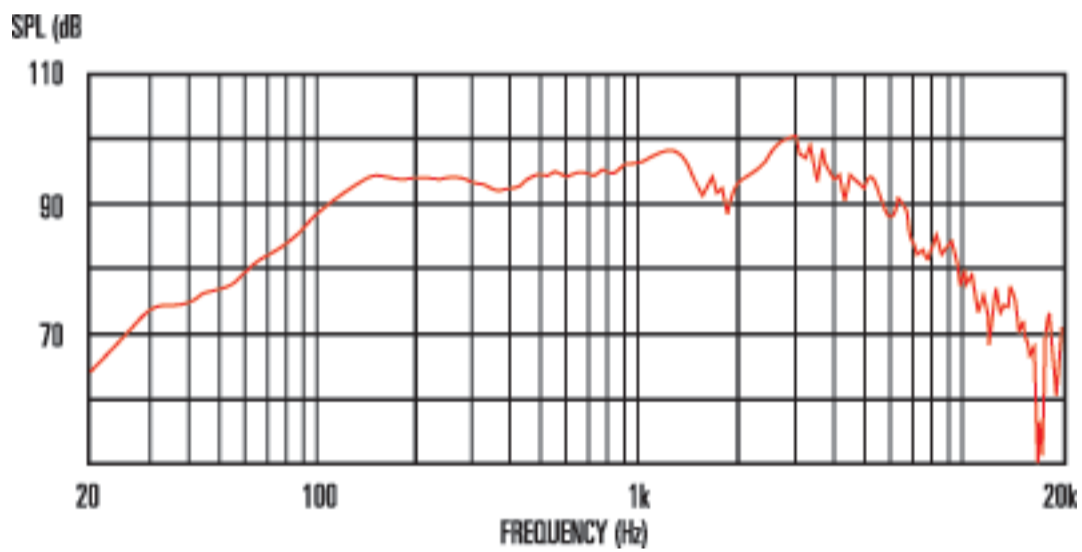

### Eight 15

The Eight 15 is ideal for upgrading your bedroom blaster with authentic British tone. Well-balanced mids and highs complement a surprisingly meaty bottom end - it's just about the biggest sounding eight inch speaker we've ever heard! The Eight 15 speaker is available in 4 making it ready, willing and able to blast new life into junior combos like the Fender® Champ™, bringing extra depth, girth and punch to your tone. Supersize the performance of your amp with the sonic might of the Eight 15, the fattest sounding 8-inch speaker around.

#### 8 Frequency Response

#### General Specifications

Nominal diameter	8", 203mm
Power rating	15Wrms
Nominal impedance	4, 8 & 16
Sensitivity	95dB
Chassis type	Pressed steel
Voice coil diameter	1", 25mm
Voice coil material	Round copper
Magnet type	Ceramic
Magnet weight	13oz, 0.37kg
Frequency range	100-5000Hz
Resonance frequency, Fs	109.7Hz
DC resistance, Re	6.4

#### Mounting Information

Cut-out diameter	7.2", 183mm
Diameter	8.1", 205mm
Magnet structure diameter	3.3", 85mm
Mounting slot dimensions	0.19x0.31", 5x8mm &#216;
Mounting slot PCD	7.7", 195mm
Number of mounting slots	4
Overall depth	3.3", 82.6mm
Unit weight	2.2lb, 1kg