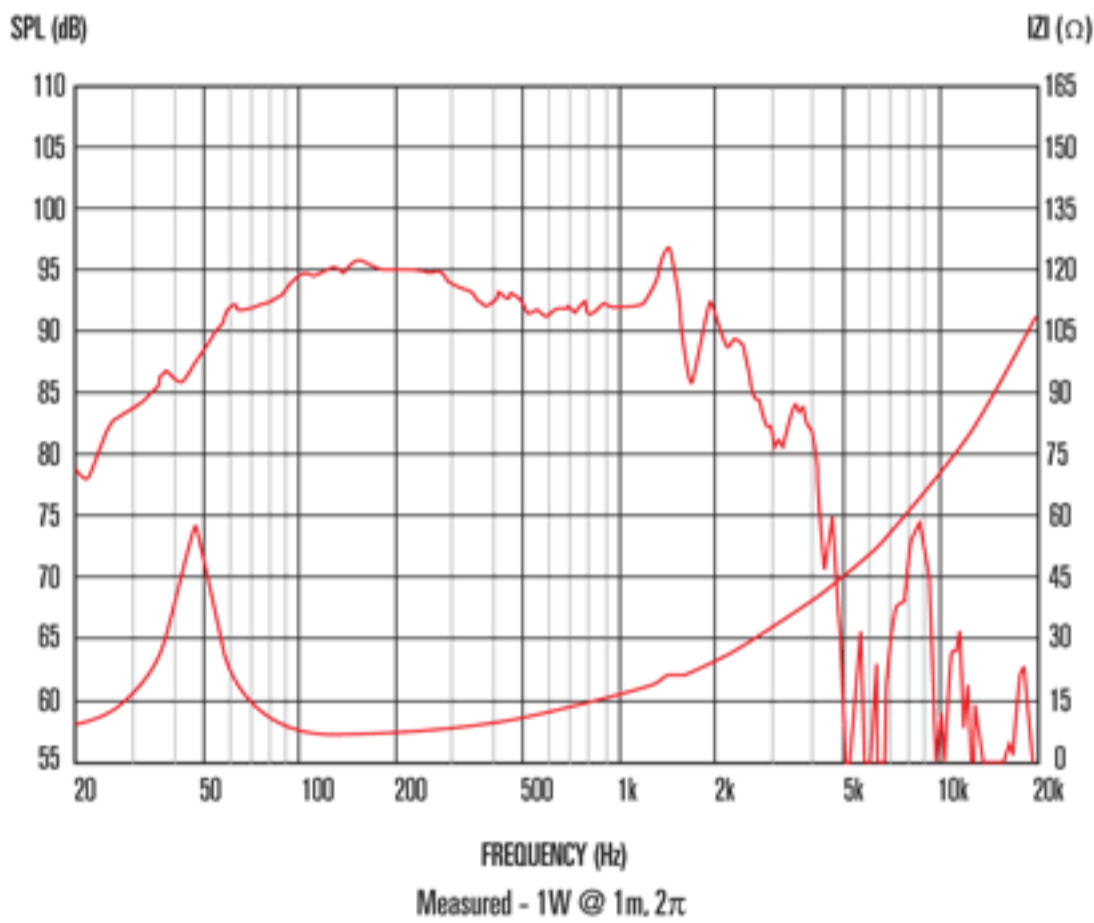

FTR15-4080HDX

Features

- 15" ferrite woofer provides 1000Wrms (AES standard) power handling and a frequency response of 40Hz-2500Hz
- 4" high temperature Inside/Outside voice coil efficiently dissipates heat, preventing sensitivity loss through thermal compression
- Double suspension and a "multi-roll" surround provide exceptional linearity at extremes of cone excursion
- Intelligent heat management in both chassis and magnet assembly design further minimizes distortion
- Less than 10kg – very low weight for this product class

8 Frequency Response

1. Tested for two hours using a continuous, band-limited pink noise signal as per AES standard. Power calculated on minimum impedance. Loudspeaker tested in free air.
2. Measured on axis at 1W, 1m in 2 anechoic environment.
3. Xmax derived from: (voice coil winding width-gap depth)/2.
4. Small signal parameters measured after unit subjected to pre-conditioning signal.

General Specifications

Nominal diameter	381mm/15in
Power rating ¹	1000Wrms
Nominal impedance	8
Sensitivity ²	96dB
Frequency range	40-2500Hz
Voice coil diameter	100mm/4in
Chassis type	Cast aluminium
Magnet type	Ferrite
Magnet weight	3.1kg/110oz
Coil material	Round copper
Former material	Glass fibre
Cone material	Glass loaded paper with weather-resistant impregnation
Surround material	Cloth-sealed
Suspension	Double
Xmax ³	8mm/0.33in
Gap depth	9.5mm/0.37in
Voice coil winding width	25mm/0.99in

Small Signal Parameters ⁴

D	0.33m/12.99in
Fs	40.5Hz
Mms	153.53g/5.42oz
Mmd	139.38g/4.92oz
Qms	3.98
Qes	0.36
Qts	0.33
Re	5.10
Vas	104.27lt/3.68ft3
Bl	23.53Tm
Cms	0.10mm/N
Rms	9.81kg/s
Le (at 1kHz)	1.8mH