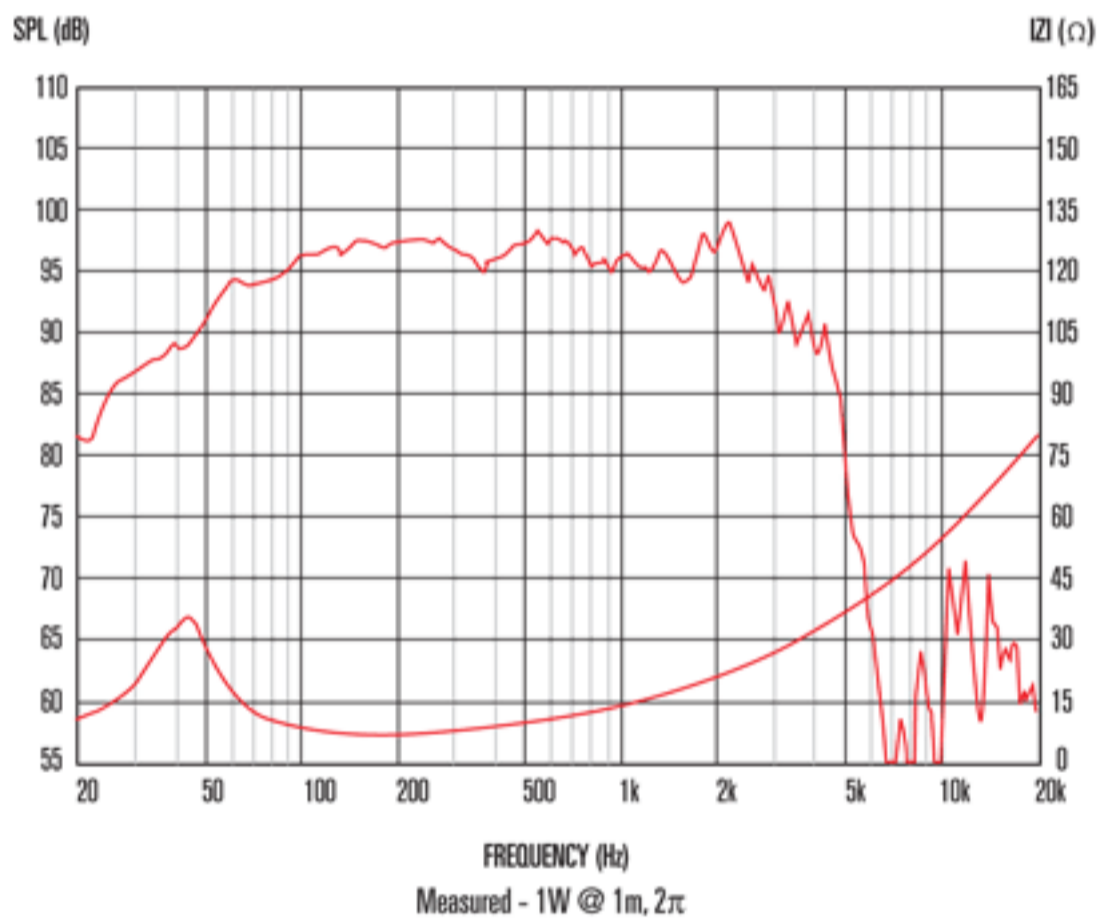

#### Features

- 15" ferrite woofer provides 400Wrms power handling (AES Standard) and 97dB sensitivity
- 3" high temperature Inside/Outside voice coil efficiently dissipates heat, preventing sensitivity loss through thermal compression
- Flexirol™ surround for greater excursion control
- Low frequency response, down to 40Hz
- Smart chassis design minimises acoustic distortion
- Specially treated weather-resistant cone

#### 8 Frequency Response

1. Tested for two hours using a continuous, band-limited pink noise signal as per AES standard. Power calculated on minimum impedance. Loudspeaker tested in free air.
2. Measured on axis at 1W, 1m in 2° anechoic environment.
3. Xmax derived from: (voice coil winding width-gap depth)/2.
4. Small signal parameters measured after unit subjected to pre-conditioning signal.

#### General Specifications

Nominal diameter	381mm/15in
Power rating <sup>1</sup>	400Wrms
Nominal impedance	8
Sensitivity <sup>2</sup>	97dB
Frequency range	40-4000Hz
Voice coil diameter	75mm/3in
Chassis type	Cast aluminium
Magnet type	Ferrite
Magnet weight	2.3kg/81oz
Coil material	Round copper
Former material	Glass fibre
Cone material	Glass loaded paper with weather-resistant impregnation
Surround material	Cloth-sealed
Suspension	Single
Xmax <sup>3</sup>	5.5mm/0.22in
Gap depth	9mm/0.35in
Voice coil winding width	20mm/0.79in

#### Small Signal Parameters <sup>4</sup>

D	0.33m/8.38in
Fs	45.3Hz
Mms	88.69g/3.13oz
Mmd	74.54g/2.63oz
Qms	3.07
Qes	0.46
Qts	0.40
Re	5.36
Vas	143.85lt/5.08ft3
Bl	17.24Tm
Cms	0.14mm/N
Rms	8.22kg/s
Le (at 1kHz)	1.3mH