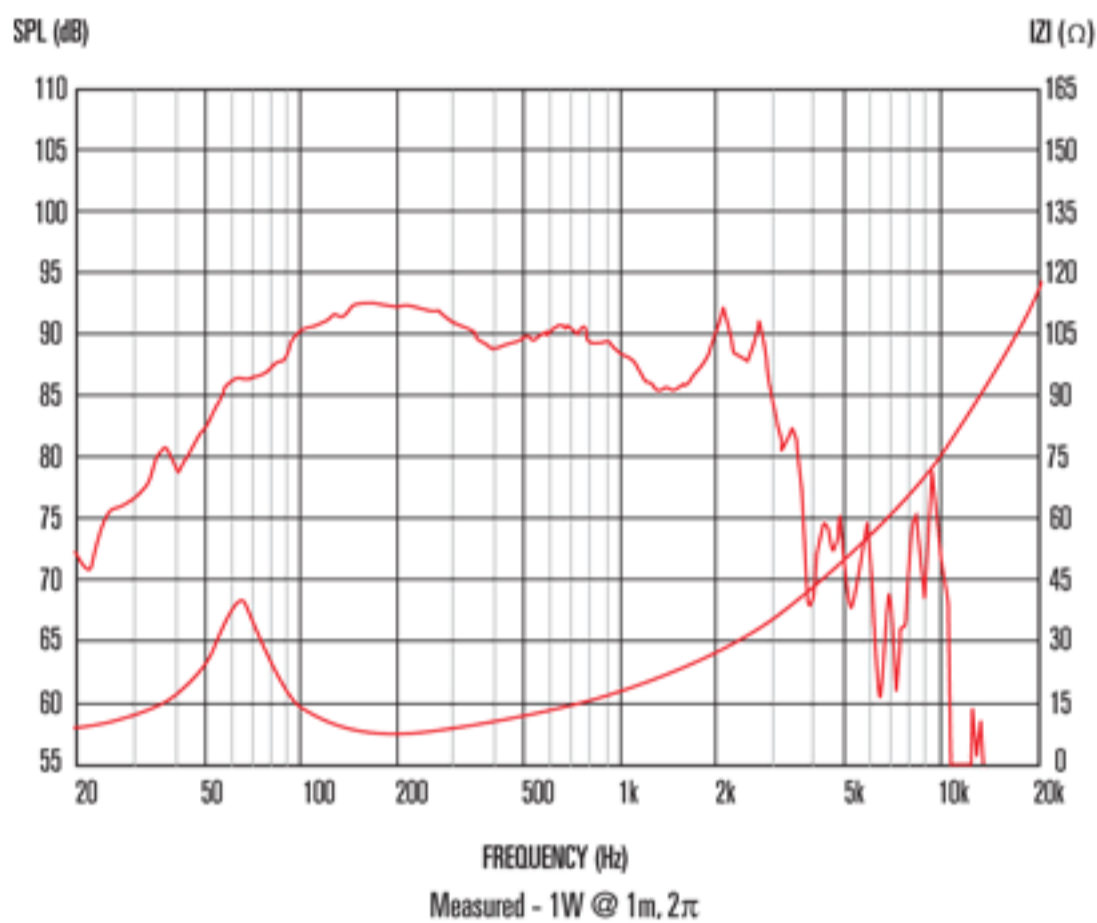

#### 8 Frequency Response

1. Tested for two hours using a continuous, band-limited pink noise signal as per AES standard. Power calculated on minimum impedance. Loudspeaker tested in free air.
2. Measured on axis at 1W, 1m in 2 anechoic environment.
3. Xmax derived from: (voice coil winding width-gap depth)/2.
4. Small signal parameters measured after unit subjected to pre-conditioning signal.

#### General Specifications

Nominal diameter	305mm/12in
Power rating <sup>1</sup>	1000Wrms
Nominal impedance	8
Sensitivity <sup>2</sup>	93dB
Frequency range	47-3000Hz
Voice coil diameter	100mm/4in
Chassis type	Cast aluminium
Magnet type	Ferrite
Magnet weight	3.1kg/110oz
Coil material	Round copper
Former material	Glass fibre
Cone material	Glass loaded paper with weather-resistant impregnation
Surround material	Cloth-sealed
Suspension	Double
Xmax <sup>3</sup>	8mm/0.32in
Gap depth	9.5mm/0.37in
Voice coil winding width	25mm/0.98in

#### Small Signal Parameters <sup>4</sup>

D	0.26m/10.24in
Fs	61.2Hz
Mms	108.68g/3.84oz
Mmd	101.76g/3.59oz
Qms	2.228
Qes	0.446
Qts	0.372
Re	6.05
Vas	24.79lt/0.875ft <sup>3</sup>
Bl	23.81Tm
Cms	0.062mm/N
Rms	18.768kg/s
Le (at 1kHz)	1.92mH

#### Mounting Information

Diameter	313mm/12.3in
Overall depth	158mm/6.2in
Cut-out diameter	282mm/11.1in
Mounting slot dimensions	10mm x 7mm/0.39in x 0.27in
Number of mounting slots	8
Mounting PCD range	291-301mm/11.7-11.9in
Unit weight	9.6kg/21.1lb