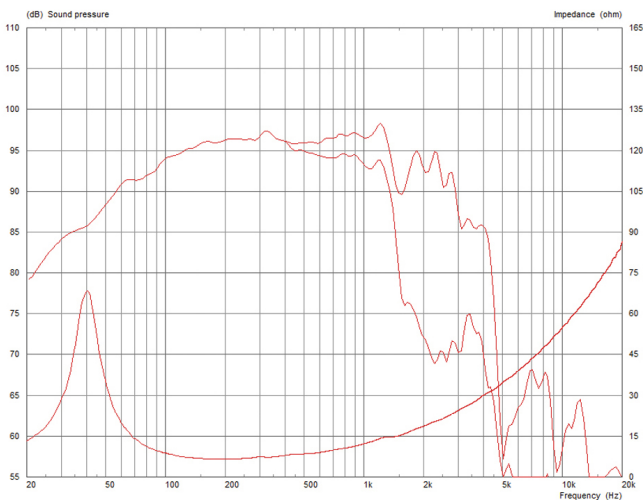

Frequency Response and Impedance Curves

Power rating: Tested for two hours using a continuous, band-limited pink noise signal as per AES standard. Power calculated on minimum impedance. Loudspeaker tested in free air.

Continuous power rating: Defined as 3dB greater than the AES rating.

Sensitivity: Measured on axis at 1W, 1m in 2? anechoic environment.

Parameters: Measured after unit subjected to pre-conditioning signal.

Xmax: 0.5*(Hvc-Hg) + 0.25*Hg

Parameters

Sd	855.30cm² / 132.57in²
Fs	40.80Hz
Mrms	145.53g / 5.13oz
Qms	5.591
Qes	0.323
Qts	0.305
Re	5.15 ohm
Vas	108.30l / 3.82ft³
Bl	24.40Tm
Cms	0.11mm/N
Rms	6.67kg/s
Le (at 1kHz)	1.22mH
Xmax	10.5mm / 0.41in

Packed Dimensions & Weight

Multi pack qty	24
Multi pack size W x D x H	1210mm x 1050mm x 980mm / 47.6in x 41.3in x 35.4in
Multi pack weight	300kg / 660lb

CELESTION

Celestion, Claydon Business Park, Great Blakenham, Ipswich, IP6 0NL United Kingdom