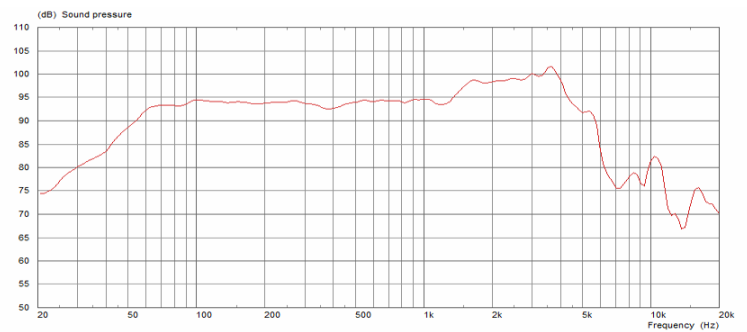

THAMES

OEM Only: 10-inch steel-chassis guitar speaker

General Specifications

Nominal Diameter	254mm / 10in
Power Rating	30W
Rated impedance	4 ohm or 8 ohm
Sensitivity	94dB
Chassis type	Pressed Steel
Magnet type	Ceramic
Magnet weight	0.54kg / 19oz
Voice coil diameter	25mm / 1in
Voice coil material	Round copper
Frequency range	80Hz-5500Hz
Resonance frequency Fs	86Hz
DC resistance, Re	3.15, 6.6 ohm

8 ohm Frequency Response

10in
254mm

1in
Voice Coil

30W
Watts

4&8
Ohm

94
dB

One of a new generation of Celestion Originals, this superb 10-inch guitar speaker delivers a well-balanced tone that has real Celestion pedigree. Characterised by satisfying lows, the Thames also offers a sweet, clear upper midrange and well-defined treble. Effortlessly bringing a detailed and warm clean sound, the Thames is also capable of delivering heft, punch and true British grind when pushed to the limit, injecting more life and excitement into any amplifier.