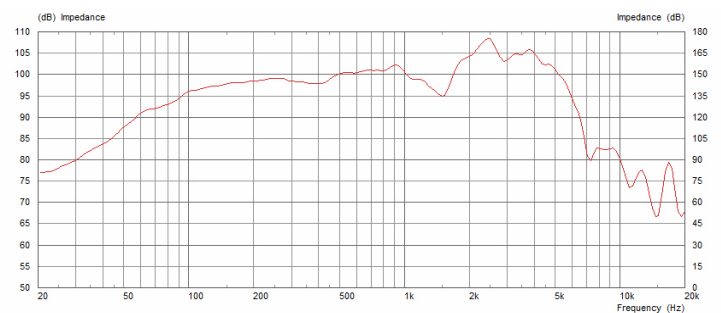

CELESTION BLUE

12-inch classic alnico guitar speaker

12in
305mm

1.75in
Voice Coil

15W
Watts

8&15
Ohm

100
dB

General Specifications

Nominal Diameter	305mm / 12in
Power Rating	15W
Rated impedance	8 ohm or 15 ohm
Sensitivity	100dB
Chassis type	Pressed steel
Magnet type	Alnico
Voice coil diameter	44mm / 1.75in
Voice coil material	Round copper
Frequency range	75-5000Hz
Resonance frequency Fs	75Hz
DC resistance, Re	6.4 ohm or 11.8 ohm

8 ohm Frequency Response

This classic guitar speaker actually started life as a radio speaker that was modified specifically for use in electric guitar amplifiers. In its original G12 guitar speaker incarnation it appeared in several colour variations, but it was the Blue version, known as T.530 and fitted as standard into Vox AC30 amps that secured its place in guitar tone history. The Blue found favour with notable guitarists like Brian May due to its glorious dampened attack warm lows mellow upper-mids and brilliant bell-like top-end. When coupled with a suitable amplifier it evokes rich definition and develops beautiful musical compression when pushed. According to tone enthusiasts worldwide the Blue is the benchmark for guitar speaker perfection.