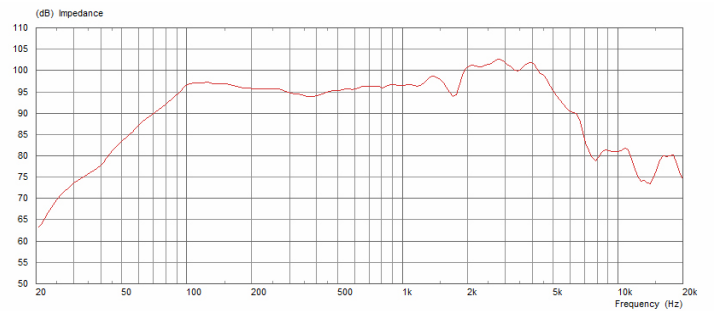

Guitar Speakers

TEN 30

10-inch steel-chassis guitar speaker

10in
254mm

1.25in
Voice Coil

30W
Watts

8&16
Ohm

95
dB

General Specifications

Nominal Diameter	254mm / 10in
Power Rating	30W
Rated impedance	8 ohm or 16 ohm
Sensitivity	95dB
Chassis type	Pressed steel
Magnet type	Ceramic
Magnet weight	0.37kg / 13oz
Voice coil diameter	31mm / 1.25in
Voice coil material	Round copper
Frequency range	85-5000Hz
Resonance frequency Fs	93.9Hz
DC resistance, Re	6 ohm

8 ohm Frequency Response

Rich and expressive the Ten 30 is a 10 inch guitar speaker that combines warm lows with a vocal mid-range and an articulate top end. The clean sound is open and revealing; push hard and you're rewarded with full-blooded Celestion grind.