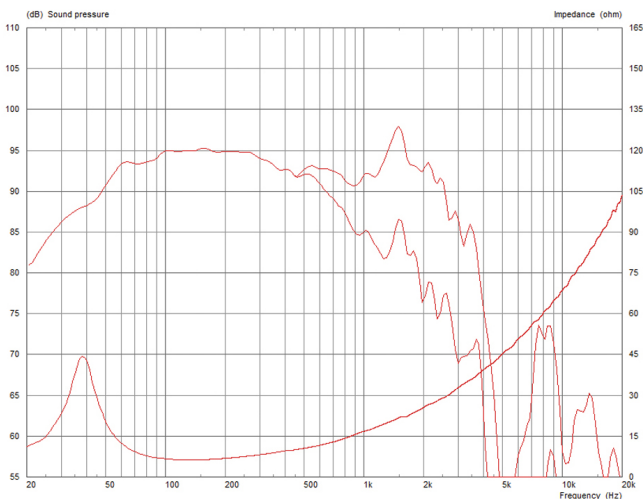

CELESTION

LF Loudspeakers

FTR18-4080HDX

Mounting Information

Overall diameter	452mm / 17.8in
Overall depth	205mm / 8.1in
Cut-out diameter	416mm / 16.38in
Mounting hole dimensions	10x7mm / 0.4x0.27in
Number of mounting holes	8
Mounting hole PCD	429-440mm / 16.89-17.32in
Unit weight	9.8kg / 21.6lb

Frequency Response and Impedance Curves

Power rating: Tested for two hours using a continuous, band-limited pink noise signal as per AES standard. Power calculated on minimum impedance. Loudspeaker tested in free air.

2000W

Continuous power rating

95dB

sensitivity

4in

Round copper voice coil

General Specifications

Nominal Diameter	457mm / 18in
Power Rating	1000W
Continuous power rating	2000W
Rated impedance	8 ohm
Sensitivity	95dB
Frequency range	30-2500Hz
Chassis type	Cast aluminium
Magnet type	Ferrite
Magnet weight	3.1kg / 110oz
Voice coil diameter	100mm / 4in
Voice coil material	Round copper
Former material	Glass fibre
Cone material	Glass loaded paper (weather-resistant)
Surround material	Cloth-sealed
Suspension	Double
Gap height (Hg)	9.5mm / 0.37in
VC winding height (Hvc)	25mm / 0.99in

Parameters

Sd	1134.12cm ² / 175.79in ²
Fs	39.20Hz
Mms	171.75g / 6.06oz
Qms	5.387
Qes	0.466
Qts	0.429
Re	5.00 ohm
Vas	174.88l / 6.18ft ³
Bl	21.29Tm
Cms	0.10mm/N
Rms	7.85kg/s
Le (at 1kHz)	1.79mH
Xmax	10.1mm / 0.4in