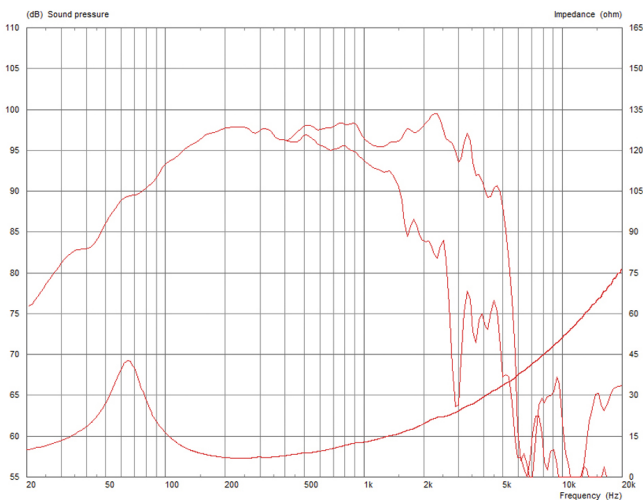

700W

Continuous power rating

96dB

sensitivity

3in

Round copper voice coil

General Specifications

Nominal Diameter	305mm / 12in
Power Rating	350W
Continuous power rating	700W
EIA power rating	500W
Rated impedance	8 ohm
Sensitivity	96dB
Frequency range	40-4000Hz
Chassis type	Cast aluminium
Magnet type	Ferrite
Magnet weight	2.3kg / 81oz
Voice coil diameter	75mm / 3in
Voice coil material	Round copper
Former material	Glass fibre
Cone material	Glass loaded paper (weather-resistant)
Surround material	Cloth-sealed
Suspension	Single
Gap height (Hg)	10mm / 0.4in
VC winding height (Hvc)	16mm / 0.63in

Parameters

Sd	530.93cm ² / 82.29in ²
Fs	65.10Hz
Mms	54.61g / 1.93oz
Qms	2.804
Qes	0.362
Qts	0.321
Re	5.59 ohm
Vas	43.70l / 1.54ft ³
Bl	18.58Tm
Cms	0.11mm/N
Rms	7.96kg/s
Le (at 1kHz)	1.09mH
Xmax	5.5mm / 0.22in

Frequency Response and Impedance Curves

Power rating: Tested for two hours using a continuous, band-limited pink noise signal as per AES standard. Power calculated on minimum impedance. Loudspeaker tested in free air.