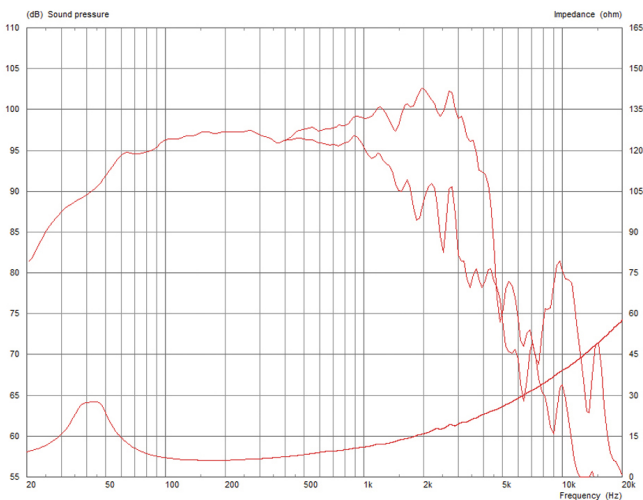

Frequency Response and Impedance Curves

Power rating: Tested for two hours using a continuous, band-limited pink noise signal as per AES standard. Power calculated on minimum impedance. Loudspeaker tested in free air.

Continuous power rating: Defined as 3dB greater than the AES rating.

Sensitivity: Measured on axis at 1W, 1m in 2? anechoic environment.

Parameters: Measured after unit subjected to pre-conditioning signal.

Xmax: $0.5 \cdot (Hvc-Hg) + 0.25 \cdot Hg$

Packed Dimensions & Weight

Single pack size W x D x H	410mm x 410mm x 180mm / x 16.1in 16.1in x 7.1in
Single pack weight	6.0kg / 13.2lb
Multi pack qty	45
Multi pack size W x D x H	1200mm x 1000mm x 980mm / 47.2in x 39.4in x 38.6in
Multi pack weight	270kg / 595lb