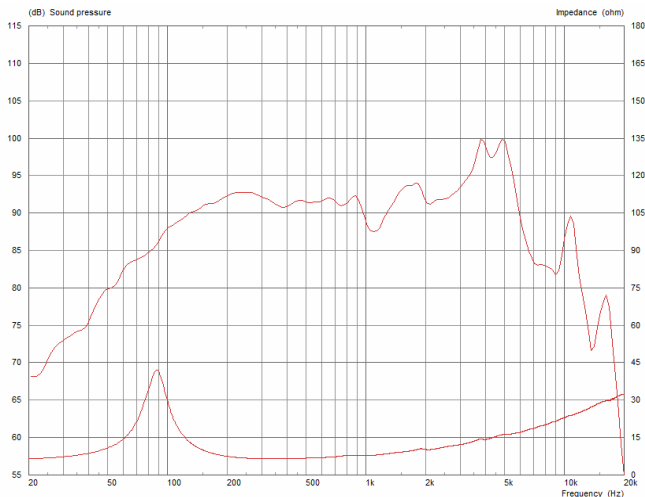

300W

Continuous power rating

93dB

sensitivity

1.5in

Round copper voice coil

General Specifications

Nominal Diameter	160mm / 6.5in
Power Rating	150W
Continuous power rating	300W
Rated impedance	8 ohm
Sensitivity	93dB
Frequency range	80-5000Hz
Chassis type	Pressed steel
Magnet type	Ferrite
Magnet weight	0.56kg / 20oz
Voice coil diameter	38mm / 1.5in
Voice coil material	Round copper
Former material	Polyimide
Cone material	Kevlar loaded paper
Surround material	Cloth-sealed
Suspension	Single
Gap height (Hg)	6mm / 0.24in
VC winding height (Hvc)	10mm / 0.39in

Mounting Information

Overall diameter	167.4mm / 6.59in
Overall depth	65.5mm / 2.6in
Cut-out diameter	143.5mm / 5.65in
Mounting hole dimensions	8x5.5mm / 0.31x0.22in
Number of mounting holes	4
Mounting hole PCD	153.5-158.5mm / 6.04-6.24in
Unit weight	1.7kg / 3.7lb

Parameters

Sd	154.54cm ² /23.95in ²
Fs	89.6Hz
Mms	10.584g/0.373in
Qms	5.535
Qes	0.516
Qts	0.472
Re	5.59 ohm
Vas	7.44l/0.26ft ³
Bl	8.032Tm
Cms	0.298
Rms	1.076kg/s
Le (at 1kHz)	0.369mH
Xmax	3.5mm / 1.38in

Frequency Response and Impedance Curves

Power rating: Tested for two hours using a continuous, band-limited pink noise signal as per AES standard. Power calculated on minimum impedance. Loudspeaker tested in free air.