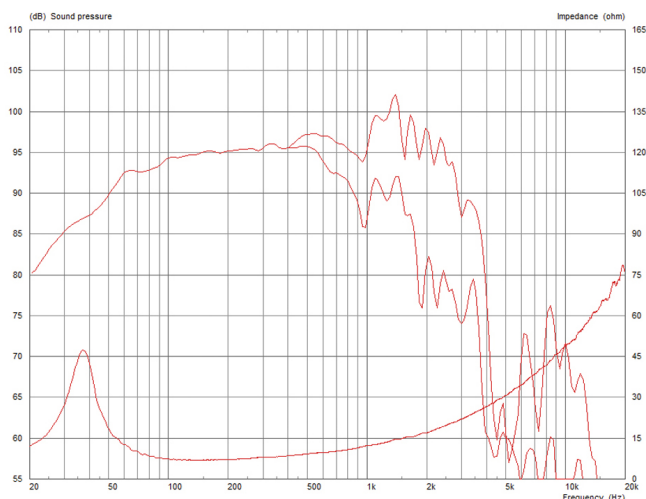

Continuous power rating

97dB

sensitivity

4in

Round copper voice coil

General Specifications

Nominal Diameter	457mm / 18in
Power Rating	1200W
Continuous power rating	2400W
Rated impedance	8 ohm
Sensitivity	97dB
Frequency range	30-2500Hz
Chassis type	Cast aluminium
Magnet type	Ferrite
Magnet weight	3.18kg / 112oz
Voice coil diameter	100mm / 4in
Voice coil material	Round copper
Former material	Glass fibre
Cone material	Kevlar loaded paper
Surround material	Cloth-sealed
Suspension	Double
Gap height (Hg)	10mm / 0.39in
VC winding height (Hvc)	30mm / 1.18in
Additional impedances	4 ohm

Parameters

Sd	1134.12cm ² / 175.79in ²
Fs	37.00Hz
Mms	217.40g / 7.67oz
Qms	4.372
Qes	0.437
Qts	0.397
Re	5.29 ohm
Vas	155l / 5.47ft ³
Bl	24.76Tm
Cms	0.09mm/N
Rms	11.56kg/s
Le (at 1kHz)	1.16mH
Xmax	12.5mm / 0.49in

Mounting Information

Overall diameter	460mm / 18.11in
Overall depth	220mm / 8.7in
Cut-out diameter	414mm / 16.24in
Mounting hole dimensions	11x7mm / 0.43x0.28in
Number of mounting holes	8
Mounting hole PCD	441-432mm / 17.36-17.01in
Unit weight	11.6kg / 25.5lb

Frequency Response and Impedance Curves

Power rating: Tested for two hours using a continuous, band-limited pink noise signal as per AES standard. Power calculated on minimum impedance. Loudspeaker tested in free air.