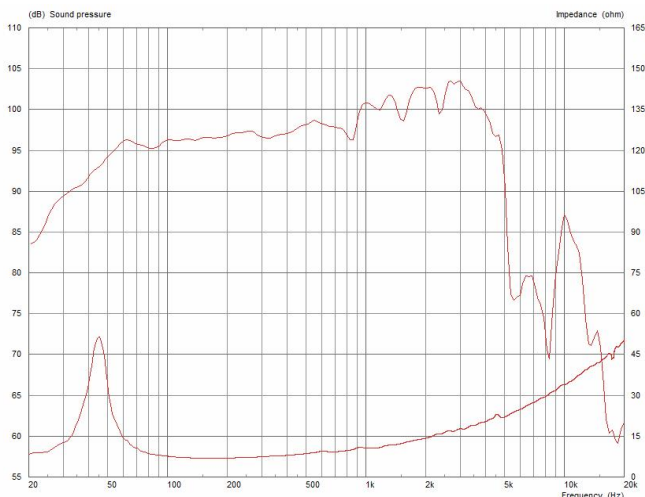

800W

Continuous power rating

96dB

sensitivity

2.5in

Copper clad aluminium coil voice

General Specifications

Nominal Diameter	381mm / 15in
Power Rating	400W
Continuous power rating	800W
Rated impedance	8 ohm
Sensitivity	96 dB
Frequency range	40-4000Hz
Chassis type	Pressed steel
Magnet type	Ferrite
Magnet weight	1.42kg / 50oz
Voice coil diameter	64mm / 2.5in
Voice coil material	Copper clad aluminium
Former material	Polyimide
Cone material	Glass loaded cellulose
Surround material	Triple roll, cloth sealed
Suspension	Single
Gap height (Hg)	8mm / 0.31in
VC winding height (Hvc)	13.5mm / 0.53in

Mounting Information

Overall diameter	384mm / 15.12in
Overall depth	151.7mm / 5.97in
Cut-out diameter	352mm / 13.86in
Mounting hole dimensions	6.2mm x 9.2mm / 0.24mm x 0.36in
Number of mounting holes	8
Mounting hole PCD	366-372mm / 14.41-14.65in
Unit weight	4.71kg / 10.4lb

Parameters

Sd	855.3cm ² /132.57in ²
Fs	49Hz
Mms	80.772
Qms	12.918
Qes	0.803
Qts	0.756
Re	6.58 ohm
Vas	135.4l
Bl	14.273Tm
Cms	0.131mm/N
Rms	1.924kg/s
Le (at 1kHz)	0.703mH
Xmax	4.75mm / 0.19in

Frequency Response and Impedance Curves

Power rating: Tested for two hours using a continuous, band-limited pink noise signal as per AES standard. Power calculated on minimum impedance. Loudspeaker tested in free air.

Continuous power rating: Defined as 3dB greater than the AES rating.