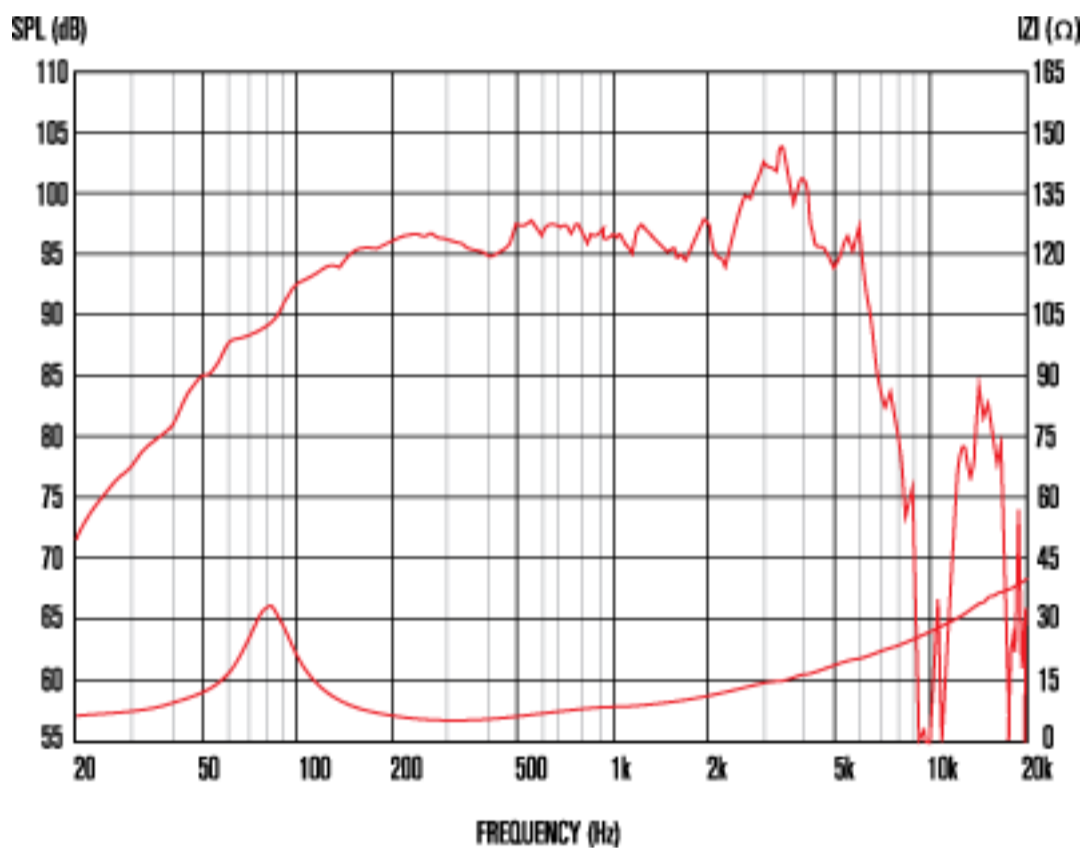

TF1018

- 10" speaker drive providing 96dB sensitivity and 100Wrms (AES standard) power handling
- 1.75" high temperature copper voice coil wound on polyimide for increased reliability
- Superior bass and mid-range performance
- Rigid chasis design for maximum energy transfer
- Vented magnet assembly for enhanced cooling
- Excellent price/performance ratio

8 Frequency Response

1. Tested for two hours using a continuous, band-limited pink noise signal as per AES standard. Power calculated on minimum impedance. Loudspeaker tested in free air.
2. Continuous Power Handling is defined as 3dB greater than the AES rating.
3. Tested as per the EIA-426-A standard.
4. Measured on axis at 1W, 1m in 2¹ anechoic environment.
5. Xmax derived from: (voice coil winding width-gap depth)/2.
6. Small signal parameters measured after unit subjected to pre-conditioning signal.

General Specifications

Nominal diameter	254mm/10in
Power rating ¹	100Wrms
Continuous power rating ²	200W
EIA power rating ³	150W
Nominal impedance	8
Sensitivity ⁴	96dB
Frequency range	70-6000Hz
Voice coil diameter	45mm/1.75in
Chassis type	Pressed steel
Magnet type	Ferrite
Magnet weight	0.88kg/31oz
Coil material	Round copper
Former material	Polyimide
Cone material	Kevlar loaded paper
Surround material	Cloth-sealed
Suspension	Single
Xmax ⁵	2mm/0.08in
Gap depth	6mm/0.24in
Voice coil winding width	10mm/0.39in

Mounting Information

Overall diameter	256mm/10.08in
Overall depth	102mm/4.02in
Cut-out diameter	229mm/9.02in
Mounting slot dimensions	8mm x 6mm/0.31in x 0.24in
Number of mounting slots	4
Mounting PCD range	245mm/9.65in
Unit weight	2.4kg/5.3lb