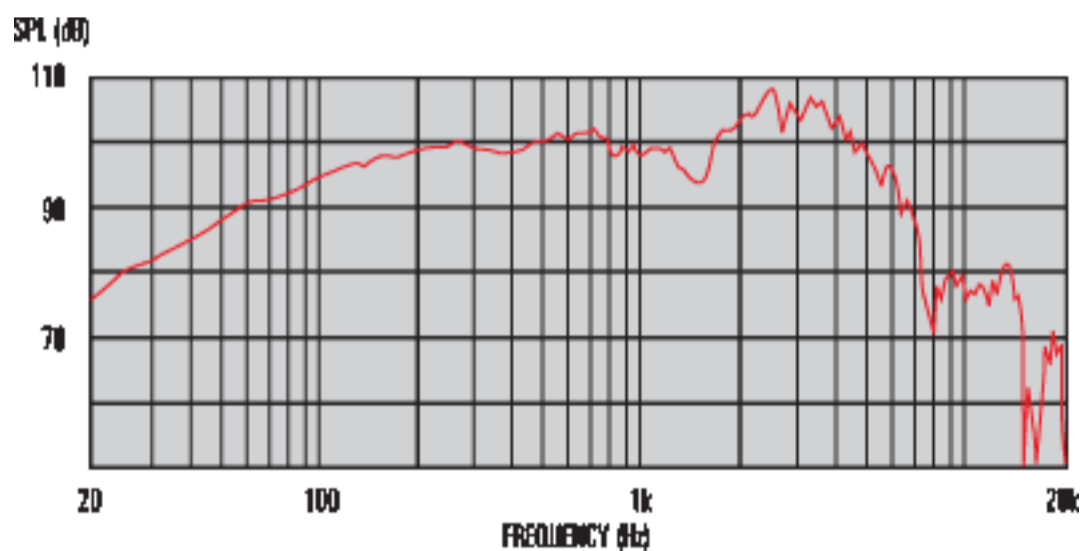

### G12-35XC

The 35XC is built using tried-and-tested materials and construction methods, and incorporates several new design features and techniques. Drawing on 90 years' experience, we've been able to create a uniquely versatile speaker whose attributes will be familiar to those who know Pulsonic coned speakers. Capable of delivering open and musical cleans without sacrificing an immensely satisfying crunch or searing, overdriven lead lines, the 35XC is made to engage your musical soul. This guitar speaker exhibits poise, tonal evenness and freedom from souring colourations, characteristics typical of speakers with Pulsonic cones, as well as adding a little more sparkle and air to your sound. A 90th Anniversary gift from Celestion to players who won't compromise in their search for great tone.

#### General Specifications

Power rating	35W
Nominal impedance	8
Sensitivity	100dB
Chassis type	Pressed steel
Voice coil diameter	1.75", 44.5mm
Voice coil material	Round copper
Magnet type	Ceramic
Magnet weight	42oz, 1.2kg
Frequency range	75-5000Hz
Resonance frequency, F <sub>s</sub>	75Hz
DC resistance, R <sub>e</sub>	6.4

#### Mounting Information

Cut-out diameter	11.1", 283mm
Diameter	12.2", 309mm
Magnet structure diameter	6.1", 156mm
Mounting slot dimensions	0.31", 7.9mm
Mounting slot PCD	11.7", 297mm
Number of mounting slots	8
Overall depth	5.3", 135mm
Unit weight	10.4lb, 4.7kg