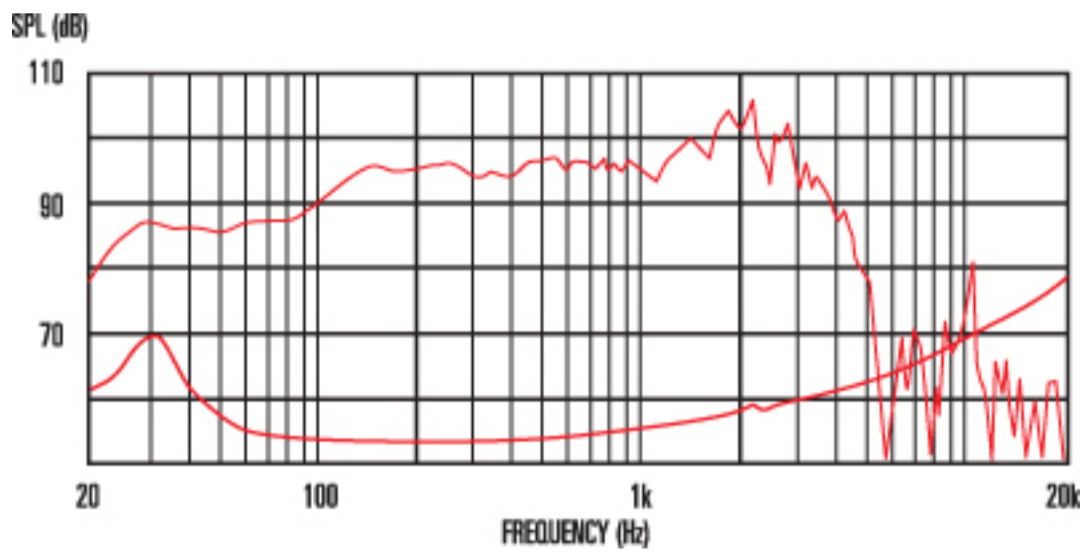

### PULSE15

With a longer voice coil for increased 'throw' and a multi-roll surround that provides exceptional linearity and superb bass extension, the 400-watt PULSE 15 is impeccably-designed sonic artillery. Featuring a Kevlar-loaded cone and rigid steel chassis designed for maximum energy transfer, this robust and reliable 15 inch bass guitar speaker truly is a powerhouse of deep bass tone.

#### 8 Frequency Response

#### General Specifications

|                          |                     |
|--------------------------|---------------------|
| Nominal diameter         | 15", 381mm          |
| Power rating             | 400W                |
| Nominal impedance        | 8                   |
| Sensitivity              | 96dB                |
| Magnet type              | Ferrite             |
| Voice coil diameter      | 3", 76.2mm          |
| Coil material            | Copper              |
| Cone material            | Kevlar loaded paper |
| Former material          | Polyimide           |
| Surround material        | Cloth-sealed        |
| Frequency range          | 40-3500Hz           |
| Xmax                     | 0.18", 4.75mm       |
| Gap depth                | 0.31", 8mm          |
| Voice coil winding width | 0.68", 17.5mm       |

#### Small Signal Parameters

|              |                   |
|--------------|-------------------|
| D            | 0.33m/12.99in     |
| Fs           | 35.7Hz            |
| Mms          | 83.32g/2.94oz     |
| Qms          | 4.75              |
| Qes          | 0.474             |
| Mmd          | 55.06g/1.94oz     |
| Qts          | 0.431             |
| Re           | 5.76              |
| Vas          | 246.7lt/8.7cu.ft. |
| Bl           | 15.06Tm           |
| Cms          | 0.24mm/N          |
| Rms          | 3.93kg/s          |
| Le (at 1kHz) | 0.87mH            |