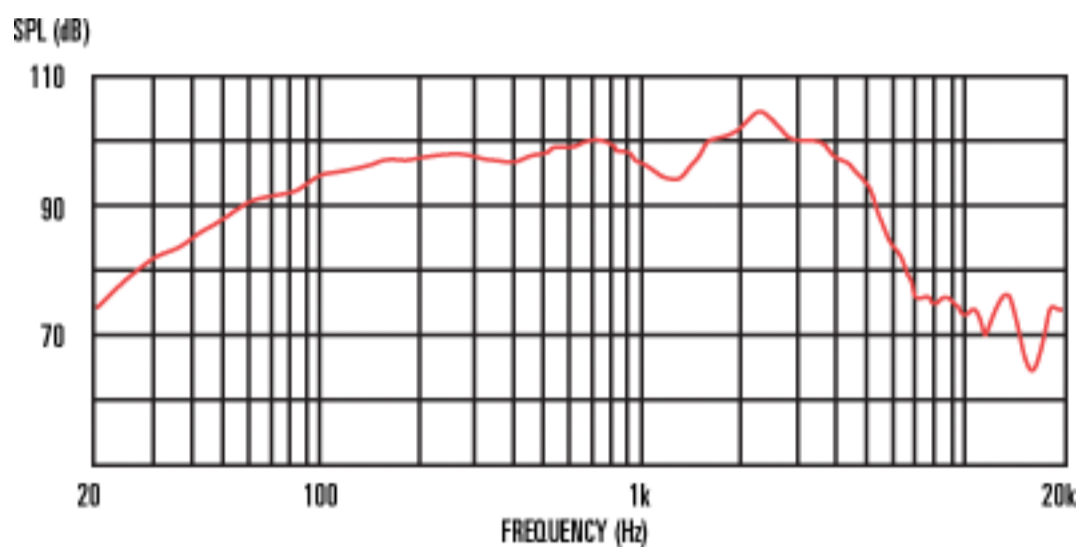

Celestion Ruby

The Ruby is an alnico-magnet guitar speaker that's purpose-built to create vintage tones – and at 35-watts power handling, it's ideal for use with mid-powered amps and combos. Bringing the instantly familiar Celestion alnico vibe with its glorious, dampened attack; the Ruby oozes a richly musical vintage warmth, with mellow highs and a smooth, sophisticated midrange.

8 Frequency Response

General Specifications

Nominal diameter	12", 305mm
Power rating	35W
Nominal impedance	8
Sensitivity	100dB
Chassis type	Pressed steel
Voice coil diameter	1.75", 44.5mm
Voice coil material	Round copper
Magnet type	Alnico
Frequency range	75-5000Hz
Resonance frequency, Fs	Fs: 75Hz
DC resistance, Re	6.7

Mounting Information

Cut-out diameter	11.1" , 283mm
Diameter	12.2" , 309mm
Magnet structure diameter	5.0" , 128mm
Mounting slot PCD	11.7" , 297mm
Number of mounting slots	8
Overall depth	6.5" , 165mm
Unit weight	9.3lb, 4.2kg