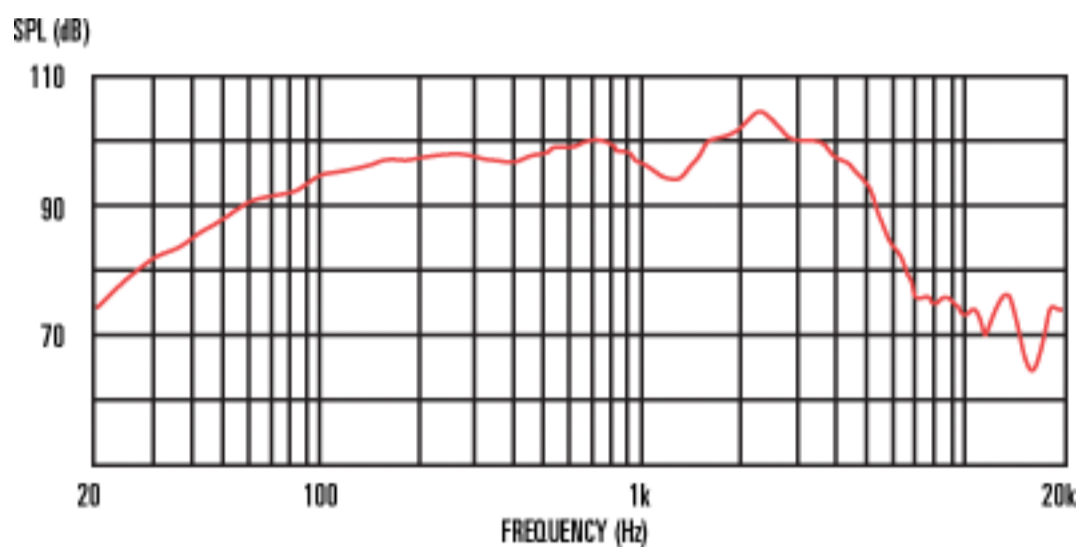

Celestion Ruby

The Ruby is an alnico-magnet guitar speaker that's purpose-built to create vintage tones – and at 35-watts power handling, it's ideal for use with mid-powered amps and combos. Bringing the instantly familiar Celestion alnico vibe with its glorious, dampened attack; the Ruby oozes a richly musical vintage warmth, with mellow highs and a smooth, sophisticated midrange.

8 Frequency Response

General Specifications

Nominal diameter	12", 305mm
Power rating	35W
Nominal impedance	8
Sensitivity	100dB
Chassis type	Pressed steel
Voice coil diameter	1.75", 44.5mm
Voice coil material	Round copper
Magnet type	Alnico
Frequency range	75-5000Hz
Resonance frequency, Fs	Fs: 75Hz
DC resistance, Re	6.7

Mounting Information

Cut-out diameter	11.1", 283mm
Diameter	12.2", 309mm
Magnet structure diameter	5.0", 128mm
Mounting slot dimensions	0.31", 7.9mm Ø
Mounting slot PCD	11.7", 297mm
Number of mounting slots	8
Overall depth	6.5", 165mm
Unit weight	9.3lb, 4.2kg