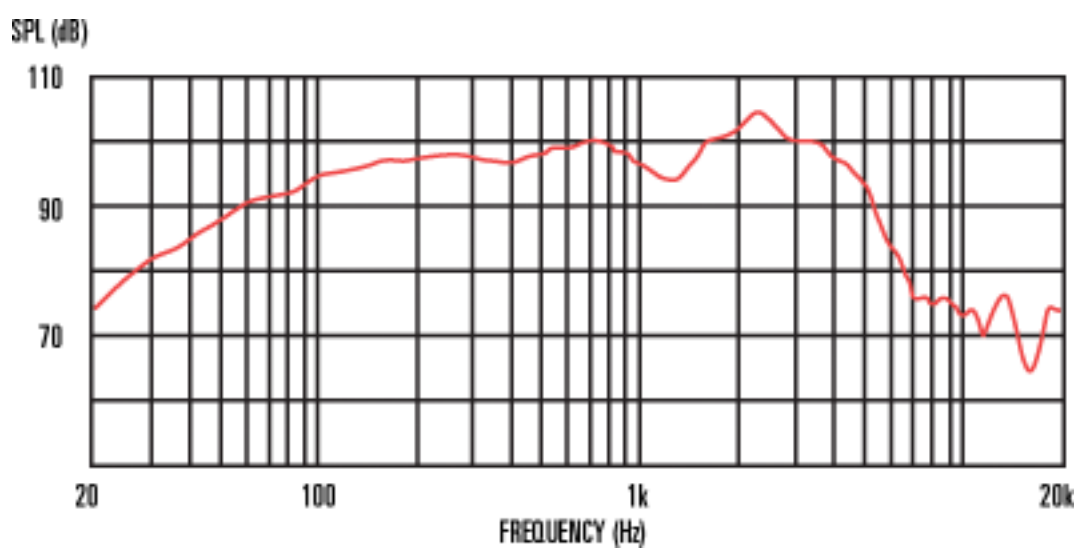

Celestion Ruby

The Ruby is an alnico-magnet guitar speaker that's purpose-built to create vintage tones – and at 35-watts power handling, it's ideal for use with mid-powered amps and combos. Bringing the instantly familiar Celestion alnico vibe with its glorious, dampened attack; the Ruby oozes a richly musical vintage warmth, with mellow highs and a smooth, sophisticated midrange.

8 Frequency Response

General Specifications

Nominal diameter	12", 305mm
Power rating	35W
Nominal impedance	8
Sensitivity	100dB
Chassis type	Pressed steel
Voice coil diameter	1.75", 44.5mm
Voice coil material	Round copper
Magnet type	Alnico
Frequency range	75-5000Hz
Resonance frequency, Fs	Fs: 75Hz
DC resistance, Re	6.7

Mounting Information

Cut-out diameter	11.1", 283mm
Diameter	12.2", 309mm
Magnet structure diameter	5.0", 128mm
Mounting slot dimensions	0.31", 7.9mm Ø
Mounting slot PCD	11.7", 297mm
Number of mounting slots	8
Overall depth	6.5", 165mm
Unit weight	9.3lb, 4.2kg