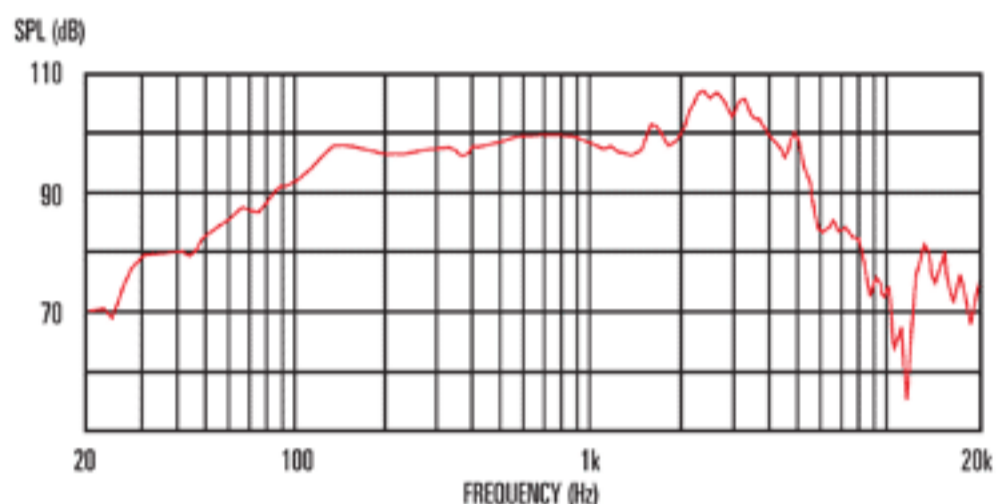

### Seventy 80

One of our best sellers, this 12 inch guitar speaker meets the expanded frequency range often requested by the new generation of amp manufacturers. The Seventy 80 is detailed and crisply defined, with a tightly controlled low-end and punchy, aggressive upper mid-range. The top-end response is also subtly increased. Used singly, in pairs or quartets – it is capable of reproducing a wide range of sounds and styles whilst adding the undeniable Celestion character to any amp.

#### General Specifications

Nominal diameter	12", 305mm
Power rating	80Wrms
Nominal impedance	Available 8 or 16
Sensitivity	98dB
Chassis type	Pressed steel
Voice coil diameter	1.75", 44.5mm
Voice coil material	Round copper
Magnet type	Ceramic
Magnet weight	31oz, 0.88kg
Frequency range	80-5000Hz
Resonance frequency, Fs	85Hz
DC resistance, Re	Available 6.1 or 10.41

#### Mounting Information

Cut-out diameter	11.1", 283mm
Diameter	12.2", 309mm
Magnet structure diameter	5.3", 134mm
Mounting slot dimensions	0.31", 7.9mm &#216;
Mounting slot PCD	11.7", 297mm
Number of mounting slots	4
Overall depth	4.7", 119mm
Unit weight	6.8lb, 3.1kg