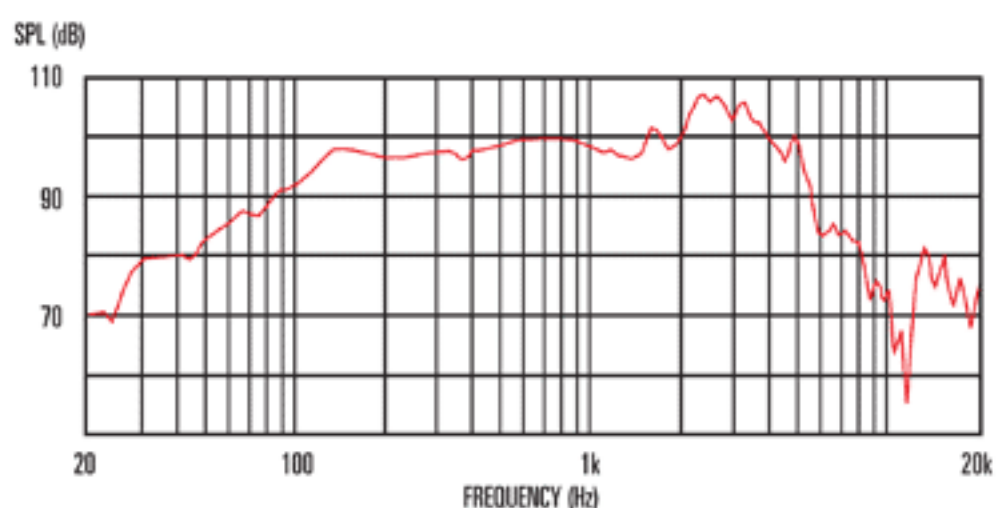

Seventy 80

One of our best sellers, this 12 inch guitar speaker meets the expanded frequency range often requested by the new generation of amp manufacturers. The Seventy 80 is detailed and crisply defined, with a tightly controlled low-end and punchy, aggressive upper mid-range. The top-end response is also subtly increased. Used singly, in pairs or quartets – it is capable of reproducing a wide range of sounds and styles whilst adding the undeniable Celestion character to any amp.

8 Frequency Response

General Specifications

Nominal diameter	12", 305mm
Power rating	80Wrms
Nominal impedance	Available 8 or 16
Sensitivity	98dB
Chassis type	Pressed steel
Voice coil diameter	1.75", 44.5mm
Voice coil material	Round copper
Magnet type	Ceramic
Magnet weight	31oz, 0.88kg
Frequency range	80-5000Hz
Resonance frequency, Fs	85Hz
DC resistance, Re	Available 6.1 or 10.41

Mounting Information

Cut-out diameter	11.1", 283mm
Diameter	12.2", 309mm
Magnet structure diameter	5.3", 134mm
Mounting slot dimensions	0.31", 7.9mm Ø
Mounting slot PCD	11.7", 297mm
Number of mounting slots	4
Overall depth	4.7", 119mm
Unit weight	6.8lb, 3.1kg