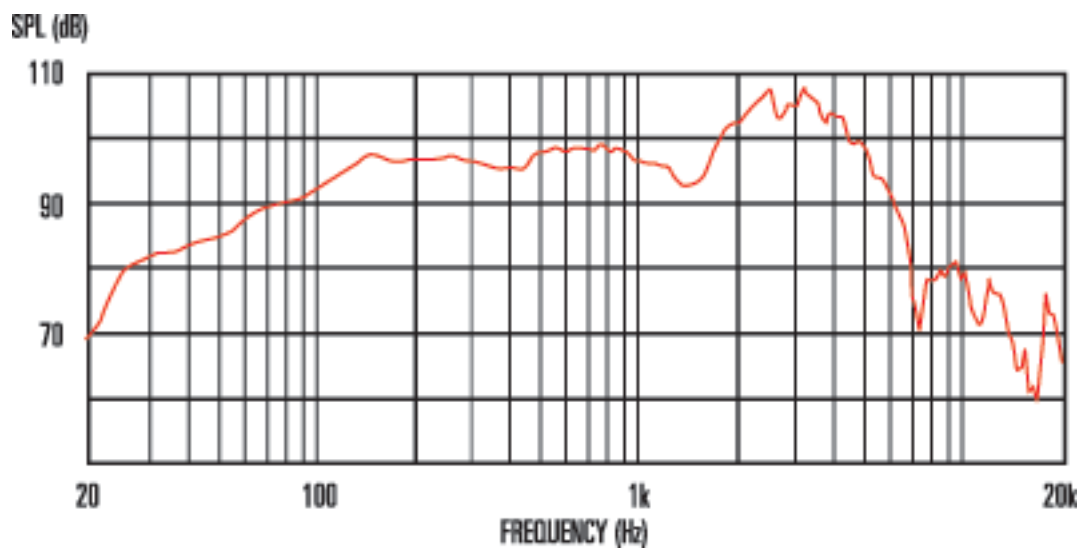

G12 EVH

Throughout his career, whether in the studio or on the stage, the Celestion 20-watt 'Greenback' has played an essential role to Edward Van Halen in making the tones that rewrote the book on guitar sound. When it came time to select speakers for his new EVH Brand 5150-III signature amp, there was only one choice - Celestion. The Heritage Series G12M guitar speaker faithfully reproduces the sonic qualities of the original '60s version Greenback used to make EVH tone from day one. With the addition of a black rear can featuring the EVH logo and his unmistakable red, white and black stripes, the G12EVH was born. Unmistakable look, but more importantly unmistakable tone.

8 Frequency Response

General Specifications

Nominal diameter	12", 305mm
Power rating	20Wrms
Nominal impedance	8
Sensitivity	96dB
Chassis type	Pressed steel
Voice coil diameter	1.75", 44.5mm
Voice coil material	Round copper
Magnet type	Ceramic
Magnet weight	35oz, 0.99kg
Frequency range	75-5000Hz
Resonance frequency, Fs	75Hz
DC resistance, Re	6.57

Mounting Information

Cut-out diameter	11.1", 283mm
Diameter	12.2", 309mm
Magnet structure diameter	5.9", 150mm
Mounting slot PCD	11.7", 297mm
Number of mounting slots	4
Overall depth	5.1", 130mm
Unit weight	7.9lb, 3.6kg