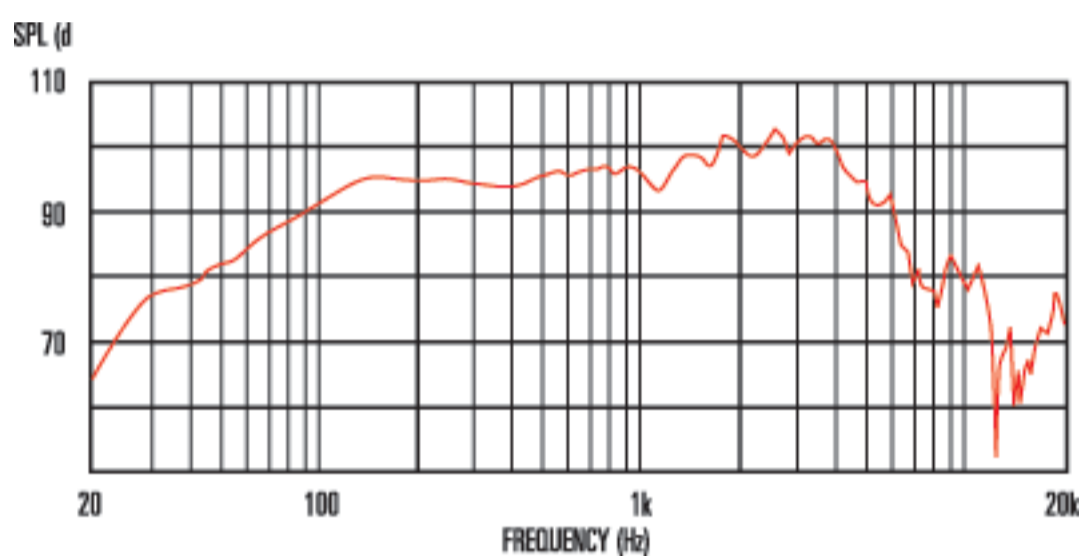

Ten 30

Rich and expressive, the Ten 30 is a 10 inch guitar speaker that combines warm lows with a vocal mid-range and an articulate top end. The clean sound is open and revealing; push hard and you're rewarded with full-blooded Celestion grind.

8 Frequency Response

General Specifications

Nominal diameter	10", 254mm
Power rating	30Wrms
Nominal impedance	Available 8 or 16
Sensitivity	95dB
Chassis type	Pressed steel
Voice coil diameter	1.25", 31.25mm
Voice coil material	Round copper
Magnet type	Ceramic
Magnet weight	13oz, 0.37kg
Frequency range	85-5000Hz
Resonance frequency, Fs	93.9Hz
DC resistance, Re	6

Mounting Information

Cut-out diameter	9.0", 229mm
Diameter	10.1", 256mm
Magnet structure diameter	3.8", 96mm
Mounting slot dimensions	0.24 x 35", 6 x 9mm
Mounting slot PCD	9.6", 245mm
Number of mounting slots	8
Overall depth	3.8", 96mm
Unit weight	3.5lb, 1.6kg