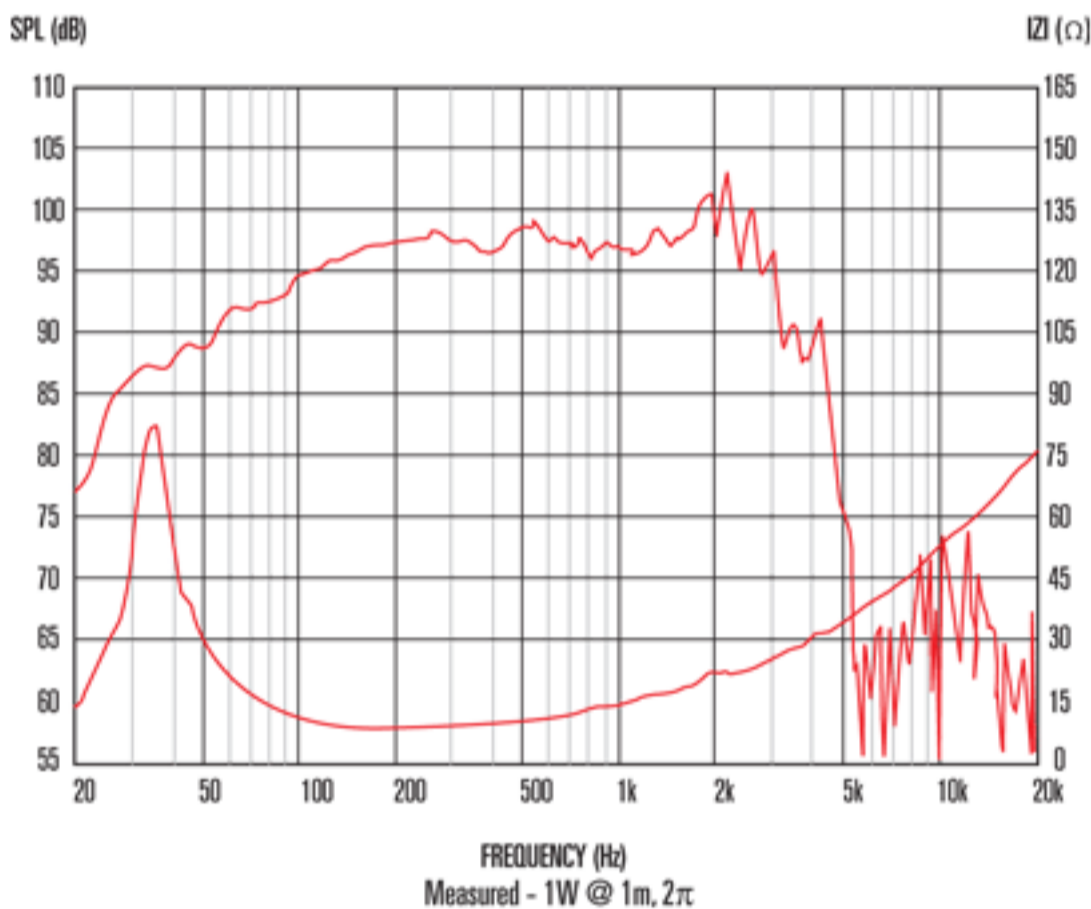

NTR15-3018E

Features

- 15" neodymium woofer offers 450Wrms (AES standard) power handling and 98dB sensitivity
- 3" edgewound voice coil for higher efficiency and excellent distortion control
- "M-Roll" surround provides progressive excursion control, yielding a smooth response even at extremes of frequency range
- Extremely lightweight design combined with a highly efficient magnet assembly results in exceptional power-to-weight ratio
- Intelligent heat management in both chassis and magnet assembly design further minimizes distortion

8 Frequency Response

1. Tested for two hours using a continuous, band-limited pink noise signal as per AES standard. Power calculated on minimum impedance. Loudspeaker tested in free air.
2. Measured on axis at 1W, 1m in 2 $\bar{1}$ anechoic environment.
3. Xmax derived from: (voice coil winding width-gap depth)/2.
4. Small signal parameters measured after unit subjected to pre-conditioning signal.

General Specifications

Nominal diameter	381mm/15in
Power rating ¹	450Wrms
Nominal impedance	8
Sensitivity ²	98dB
Frequency range	30-3000Hz
Voice coil diameter	75mm/3in
Chassis type	Cast aluminium
Magnet type	Neodymium
Coil material	Flat copper
Former material	Glass fibre
Cone material	Glass loaded paper with weather-resistant coating
Surround material	Cloth-sealed
Suspension	Single
Xmax ³	5mm/0.20in
Gap depth	10mm/0.39in
Voice coil winding width	20mm/0.79in

Small Signal Parameters

D	0.33m/12.9in
Fs	34.6Hz
Mms	97.24g/3.43oz
Qms	3.856
Qes	0.262
Mmd	83.09g/2.93oz
Qts	0.246
Re	5.58 Ω
Vas	225.71lt/7.97ft ³
Bl	21.2Tm
Cms	0.218mm/N
Rms	5.477Kg/s
Le (at 1kHz)	1.18mH