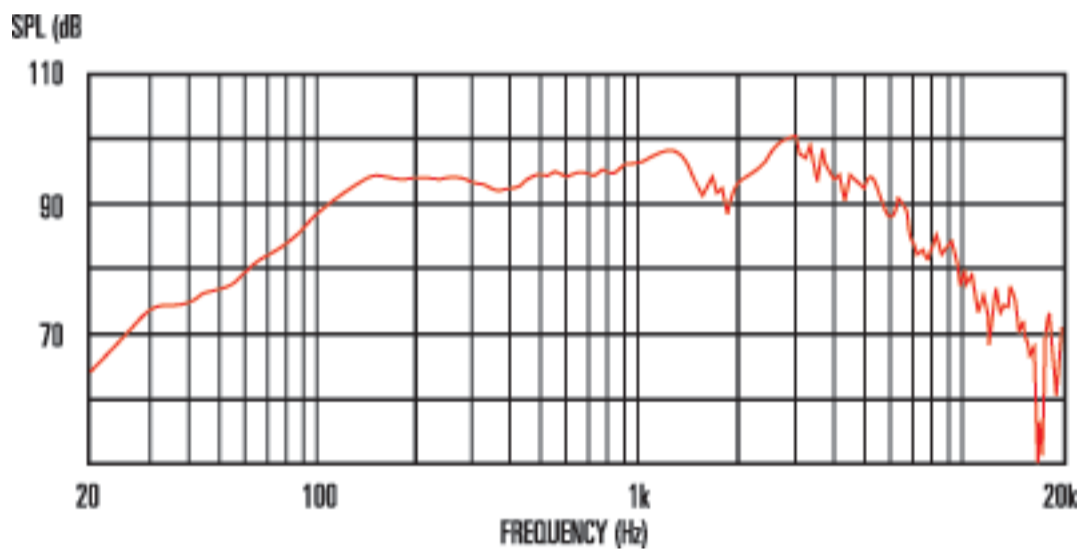

Eight 15

The Eight 15 is ideal for upgrading your bedroom blaster with authentic British tone. Well-balanced mids and highs complement a surprisingly meaty bottom end - it's just about the biggest sounding 8 inch loudspeaker we've ever heard! The Eight 15 speaker is available in 4 making it ready, willing and able to blast new life into junior combos like the Fender® Champ™, bringing extra depth, girth and punch to your tone. Supersize the performance of your amp with the sonic might of the Eight 15, the fattest sounding 8-inch speaker around.

8 Frequency Response

General Specifications

Nominal diameter	8", 203mm
Power rating	15Wrms
Nominal impedance	4, 8 & 16
Sensitivity	95dB
Chassis type	Pressed steel
Voice coil diameter	1", 25mm
Voice coil material	Round copper
Magnet type	Ceramic
Magnet weight	13oz, 0.37kg
Frequency range	100-5000Hz
Resonance frequency, Fs	109.7Hz
DC resistance, Re	6.4

Mounting Information

Cut-out diameter	7.2", 183mm
Diameter	8.1", 205mm
Magnet structure diameter	3.3", 85mm
Mounting slot dimensions	0.19x0.31", 5x8mm Ø
Mounting slot PCD	7.7", 195mm
Number of mounting slots	4
Overall depth	3.3", 82.6mm
Unit weight	2.2lb, 1kg