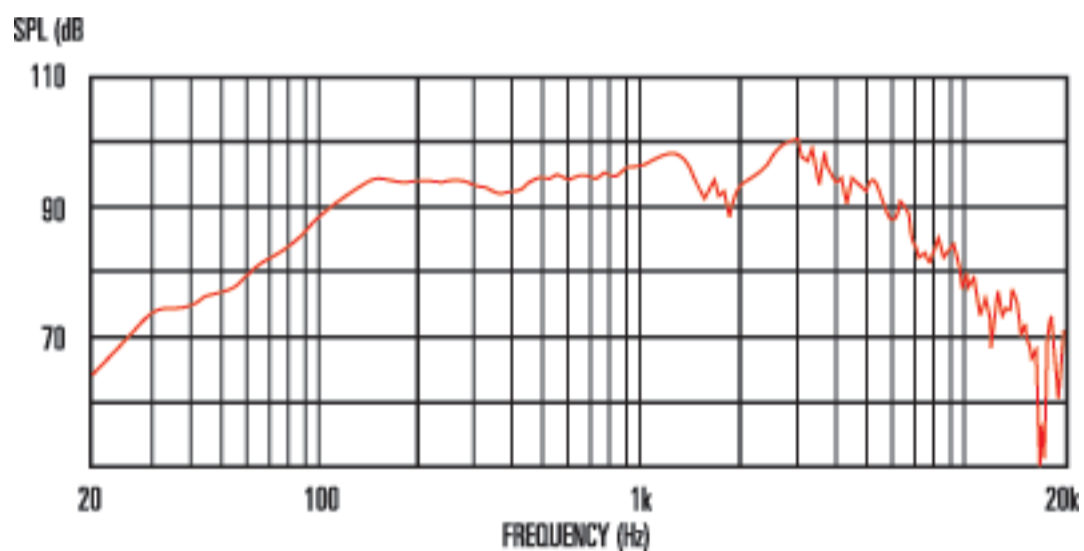

Eight 15

The Eight 15 is ideal for upgrading your bedroom blaster with authentic British tone. Well-balanced mids and highs complement a surprisingly meaty bottom end - it's just about the biggest sounding 8 inch loudspeaker we've ever heard! The Eight 15 speaker is available in 4 making it ready, willing and able to blast new life into junior combos like the Fender® Champ™, bringing extra depth, girth and punch to your tone. Supersize the performance of your amp with the sonic might of the Eight 15, the fattest sounding 8-inch speaker around.

8 Frequency Response

General Specifications

Nominal diameter	8", 203mm
Power rating	20Wrms
Nominal impedance	4, 8 & 16
Sensitivity	95dB
Chassis type	Pressed steel
Voice coil diameter	1", 25mm
Voice coil material	Round copper
Magnet type	Ceramic
Magnet weight	13oz, 0.37kg
Frequency range	100-5000Hz
Resonance frequency, Fs	120Hz
DC resistance, Re	2.63

Mounting Information

Cut-out diameter	7.2", 183mm
Diameter	8.1", 205mm
Magnet structure diameter	3.3", 85mm
Mounting slot dimensions	0.19x0.31", 5x8mm Ø
Mounting slot PCD	7.7", 195mm
Number of mounting slots	4
Overall depth	3.3", 82.6mm
Unit weight	2.2lb, 1kg