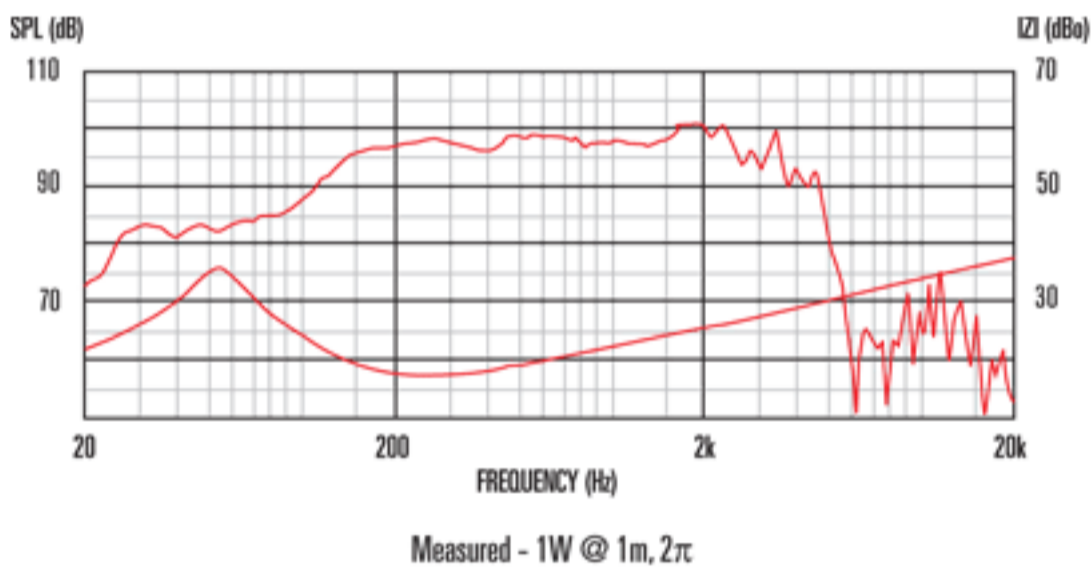

TN1230

Features

- 12" Bass and mid-range speaker driver unit provides 300Wrms (AES standard) power handling and 97dB sensitivity
- 3" high-temperature copper voice coil wound on polyimide for increased reliability
- FEA optimised neodymium magnet assembly design for lower weight and reduced harmonic distortion
- "M-Roll" surround provides progressive excursion control yielding a smooth response curve at extremes of frequency range
- Kevlar-loaded cone with sealed surround and damping contributes to lower distortion
- Rigid chassis design for maximum energy transfer

8 Frequency Response

1. Tested for two hours using a continuous, band-limited pink noise signal as per AES standard. Power calculated on minimum impedance. Loudspeaker tested in free air.
2. Measured on axis at 1W, 1m in 2 $\bar{1}$ anechoic environment.
3. Xmax derived from: (voice coil winding width-gap depth)/2.
4. Small signal parameters measured after unit subjected to pre-conditioning signal.

General Specifications

Nominal diameter	305mm/12in
Power rating ¹	300Wrms
Sensitivity ²	97dB
Nominal impedance	8
Frequency range	50-4000Hz
Voice coil diameter	75mm/3in
Chassis type	Pressed steel
Magnet type	Neodymium
Coil material	Round copper
Former material	Polyimide
Cone material	Kevlar loaded paper
Surround material	Cloth-sealed
Suspension	Single
Xmax ³	3.75mm/0.148in
Gap depth	10mm/0.39in
Voice coil winding width	17.5mm/0.69in

Small Signal Parameters ⁴

D	0.26m/10.24in
Fs	54.8Hz
Mms	56.11g/1.98oz
Qms	3.11
Qes	0.30
Mmd	49.19g/1.74oz
Qts	0.28
Re	5.33 Ω
Vas	59.86lt/2.11ft ³
Bl	18.45Tm
Cms	0.15mm/N
Rms	6.22kg/s
Le (at 1kHz)	0.94mH