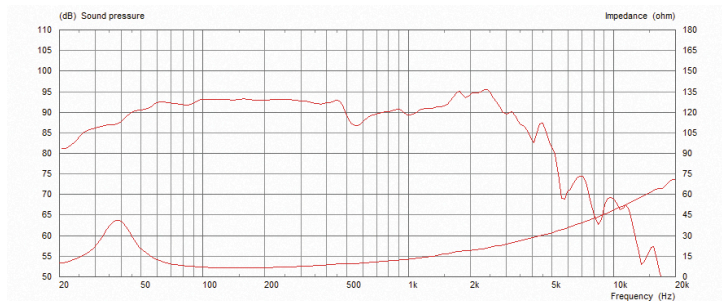

Bass Guitar Speakers

PULSE XL 12.20

12-inch steel-chassis bass guitar speaker

An increasingly popular choice of speaker format for bass players, this 12-inch driver delivers a rock-solid performance with plenty of warmth and richness in the low end, a detailed and expressive mid-band and a super-smooth treble, courtesy of a felt dust dome. Expect plenty of punch from singles or pairs, or a wall of classic bass tone in 4x12 configurations.

General Specifications

Nominal Diameter	305mm / 12in
Power Rating	500W
Rated impedance	8 Ω
Sensitivity	94dB
Magnet type	Ferrite
Voice coil diameter	50mm / 2in
Voice coil material	Copper
Former material	Polyimide
Cone material	Cellulose
Surround material	Triple roll, cloth sealed
Frequency range	35-2200Hz
Gap height (Hg)	8mm / 0.31in
VC winding height (Hvc)	20.5mm / 0.8in

Mounting Information

Cut-out diameter	281.4mm / 11.08in
Diameter	311.4mm / 12.26in
Mounting hole dimensions	6.4mm / 0.25in
Mounting hole PCD	297.5mm / 11.7in
Number of mounting holes	8
Chassis depth (inc gasket)	91mm / 10.74in
Magnet depth	36mm / 1.42in
Overall depth	135mm / 5.3in
Unit weight	4.1kg / 9lb

Frequency Response

Parameters

Sd	530.9cm ² / 82.29in ²
Fs	35.1Hz
Mms	53.55g / 1.88oz
Qms	6.087
Qes	0.548
Qts	0.503
Re	5.8 Ω
Vas	153.3l / 5.4ft ³
Bi	11.21Tm
Cms	0.384mm/N
Rms	1.939kg/s
Le (at 1kHz)	0.31mH
Xmax	8.25mm / 0.32"