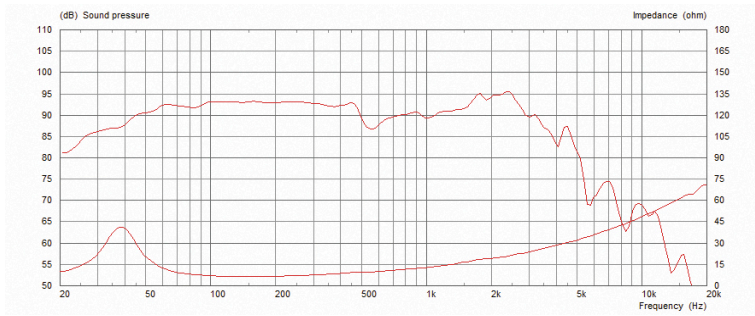

Bass Guitar Speakers

PULSE XL 12.20

12-inch steel-chassis bass guitar speaker

An increasingly popular choice of speaker format for bass players, this 12-inch driver delivers a rock-solid performance with plenty of warmth and richness in the low end, a detailed and expressive mid-band and a super-smooth treble, courtesy of a felt dust dome. Expect plenty of punch from singles or pairs, or a wall of classic bass tone in 4x12 configurations.

General Specifications

Nominal Diameter	305mm / 12in
Power Rating	500W
Rated impedance	8 Ω
Sensitivity	94dB
Magnet type	Ferrite
Voice coil diameter	50mm / 2in
Voice coil material	Copper
Former material	Polyimide
Cone material	Cellulose
Surround material	Triple roll, cloth sealed
Frequency range	35-2200Hz
Gap height (Hg)	8mm / 0.31in
VC winding height (Hvc)	20.5mm / 0.8in

Mounting Information

Cut-out diameter	281.4mm / 11.08in
Diameter	311.4mm / 12.26in
Mounting hole dimensions	6.4mm / 0.25in
Mounting hole PCD	297.5mm / 11.7in
Number of mounting holes	8
Chassis depth (inc gasket)	91mm / 10.74in
Magnet depth	36mm / 1.42in
Overall depth	135mm / 5.3in
Unit weight	4.1kg / 9lb

Frequency Response

Parameters

Sd	530.9cm ² / 82.29in ²
Fs	35.1Hz
Mms	53.55g / 1.88oz
Qms	6.087
Qes	0.548
Qts	0.503
Re	5.8 Ω
Vas	153.3l / 5.4ft ³
Bi	11.21Tm
Cms	0.384mm/N
Rms	1.939kg/s
Le (at 1kHz)	0.31mH
Xmax	8.25mm / 0.32"