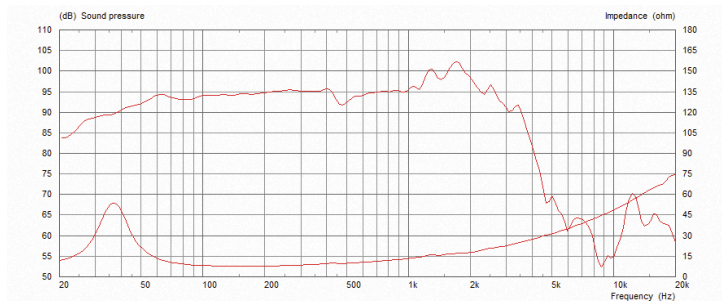

### PULSE XL 15.25

15-inch steel-chassis bass guitar speaker

Plenty of clean, deep bass from this heavy-duty 15-inch driver, along with a defined midrange and the smooth treble response that comes with a felt dust dome. With a solid 700W of power handling, the PULSE XL 15.25 delivers an authoritative performance packed with sweet harmonic overtones.

### General Specifications

Nominal Diameter	381mm / 15in
Power Rating	700W
Rated impedance	8 $\Omega$
Sensitivity	97dB
Magnet type	Ferrite
Voice coil diameter	63.5mm / 2.5in
Voice coil material	Copper
Former material	Polyimide
Cone material	Cellulose
Surround material	Triple roll, cloth sealed
Frequency range	35-2100Hz
Gap height (Hg)	8mm / 0.3in
VC winding height (Hvc)	20mm / 0.8in

## Parameters

Sd	855.3cm <sup>2</sup> / 132.57in <sup>2</sup>
Fs	33.1Hz
Mms	85.78g
Qms	4.232
Qes	0.525
Qts	0.604
Re	6.66 Ω
Vas	213.9l / 7.6ft <sup>3</sup>
Bi	13.88Tm
Cms	0.21mm/N
Rms	4.22kg/s
Le (at 1kHz)	1.32mH
Xmax	8mm / 0.31in