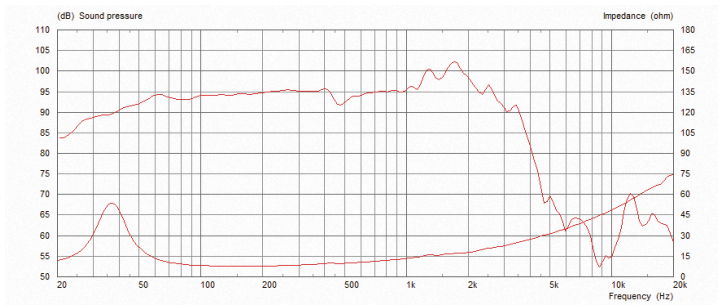

Bass Guitar Speakers

PULSE XL 15.25

15-inch steel-chassis bass guitar speaker

Plenty of clean, deep bass from this heavy-duty 15-inch driver, along with a defined midrange and the smooth treble response that comes with a felt dust dome. With a solid 700W of power handling, the PULSE XL 15.25 delivers an authoritative performance packed with sweet harmonic overtones.

General Specifications

Nominal Diameter	381mm / 15in
Power Rating	700W
Rated impedance	8 Ω
Sensitivity	97dB
Magnet type	Ferrite
Voice coil diameter	63.5mm / 2.5in
Voice coil material	Copper
Former material	Polyimide
Cone material	Cellulose
Surround material	Triple roll, cloth sealed
Frequency range	35-2100Hz
Gap height (Hg)	8mm / 0.3in
VC winding height (Hvc)	20mm / 0.8in

Mounting Information

Cut-out diameter	353mm / 13.9in
Diameter	385mm / 15.15in
Mounting hole dimensions	6.4mm / 0.25in
Mounting hole PCD	370mm / 14.5in
Number of mounting holes	8
Chassis depth (inc gasket)	116.3mm
Magnet depth	13.74in
Overall depth	168mm / 6.6in
Unit weight	5.4kg / 12lb

Frequency response

Parameters

Sd	855.3cm ² / 132.57in ²
Fs	33.1Hz
Mms	85.78g
Qms	4.232
Qes	0.525
Qts	0.604
Re	666 Ω
Vas	213.9l / 7.6ft ³
Bi	13.88Tm
Cms	0.21mm/N
Rms	4.22kg/s
Le (at 1kHz)	1.32mH
Xmax	8mm / 0.31in