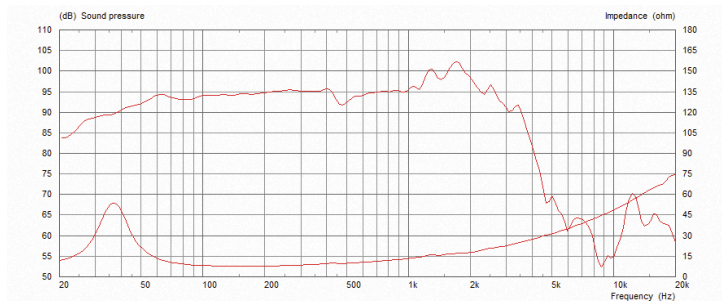

Frequency response

Parameters

Sd	855.3cm² / 132.57in²
Fs	33.1Hz
Mms	85.78g
Qms	4.232
Qes	0.525
Qts	0.604
Re	6.66 Ω
Vas	213.9l / 7.6ft³
Bi	13.88Tm
Cms	0.21mm/N
Rms	4.22kg/s
Le (at 1kHz)	1.32mH
Xmax	8mm / 0.31in