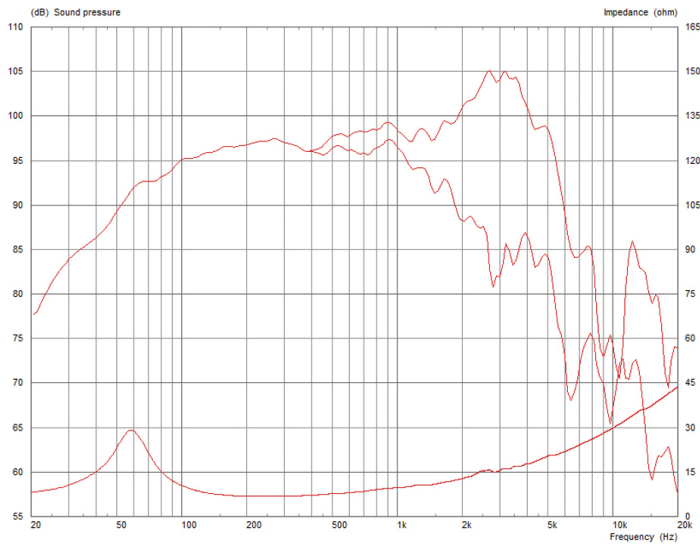

### TF1218 (Legacy)

12-inch pressed steel chassis, ferrite magnet bass/mid driver

- 12in Bass and mid-range LF driver offering a superior price/performance ratio
- Provides 97dB sensitivity and 100Wrms

### General Specifications

Nominal Diameter	305mm / 12in
Power Rating	100W
Continuous power rating	200W
EIA power rating	150W
Rated impedance	8 $\Omega$
Sensitivity	97dB
Frequency range	60-4500Hz
Chassis type	Pressed steel
Magnet type	Ferrite
Magnet weight	0.88kg / 31oz
Voice coil diameter	45mm / 1.75in
Voice coil material	Round copper
Former material	Polyimide
Cone material	Kevlar loaded paper
Surround material	Cloth-sealed
Suspension	Single
Gap height (Hg)	6mm / 0.24in
VC winding height (Hvc)	10mm / 0.39in

### Mounting Information

Overall diameter	309mm / 12.17in
Overall depth	125mm / 4.9in
Cut-out diameter	283mm / 11.14in
Mounting hole dimensions	7.9mm / 0.31in
Number of mounting holes	4
Mounting hole PCD	297mm / 11.69in
Unit weight	2.7kg / 6.0lb

## Frequency Response and Impedance Curves

Topmost curve: Frequency response on axis |  
Secondary curve: Frequency response at 45° off axis

**Power rating:** Tested for two hours using a continuous, band-limited pink noise signal as per AES standard. Power calculated on minimum impedance. Loudspeaker tested in free air.