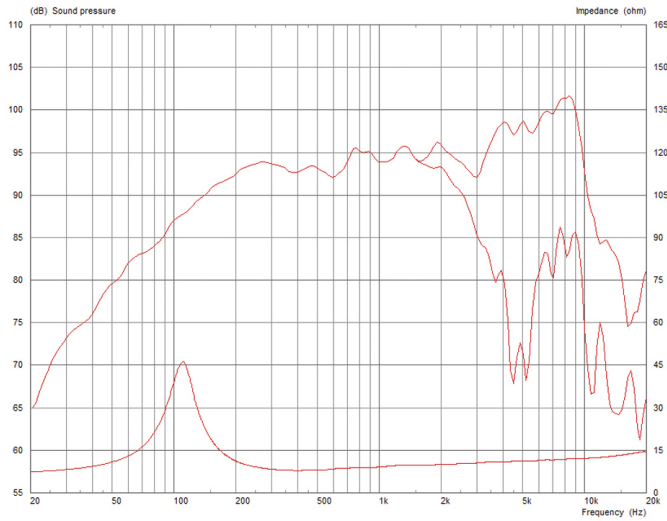

General Specifications

Nominal Diameter	165mm / 6.5in
Power Rating	200W
Continuous power rating	400W
Rated impedance	8 Ω
Sensitivity	96dB
Frequency range	300-7000Hz
Chassis type	Cast aluminium
Magnet type	Ferrite
Magnet weight	0.6kg / 22oz
Voice coil diameter	45mm / 1.75in
Voice coil material	Edgewound copper clad aluminium
Former material	Glass fibre
Cone material	Kevlar loaded paper
Surround material	Temperature-resistant foam
Suspension	Single
Gap height (Hg)	6mm / 0.24in
VC winding height (Hvc)	8.4mm / 0.33in

Mounting Information

Overall diameter	189mm / 7.44in (max)
Overall depth	78.5mm / 3.1in
Cut-out diameter	150mm / 5.9in
Mounting hole dimensions	7.5x5.5mm / 0.3x0.22in
Number of mounting holes	4
Mounting hole PCD	173-175mm / 6.81-6.89in
Unit weight	1.9kg / 4.2lb

Frequency Response and Impedance Curves

Topmost curve: Frequency response on axis | Secondary curve: Frequency response at 45° off axis

Power rating: Tested for two hours using a continuous, band-limited pink noise signal as per AES standard. Power calculated on minimum impedance. Loudspeaker tested in free air.

$X_{max} = 0.5 \cdot (H_{vc} - H_g) + 0.25 \cdot H_g$

Parameters

Sd	153.94cm ² / 23.86in ²
Fs	116.6Hz
Mms	11.59g / 0.41oz
Qms	6.93
Qes	0.481
Qts	0.451
Re	5.3Ω
Vas	5.39l / 0.19ft ³
Bi	9.68Tm
Cms	0.16mm/N
Rms	1.23kg/s
Le (at 1kHz)	1.73mH
Xmax	2.7mm / 0.11in